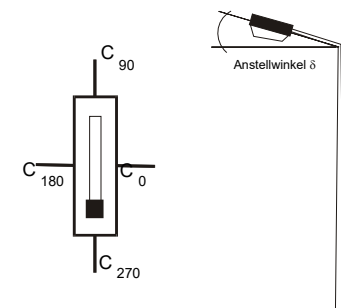

meas. lamps lum. flux [lm]
 absolute measurement 2839.0 lm
 efficiency 86 lm/w

dimensions of luminaire
 diameter 90 mm
 height 135 mm

dimensions of luminous area
 diameter 80 mm
 height C0 60 mm
 height C90 60 mm
 height C180 60 mm
 height C270 60 mm

2839 lm

LOR

100 %

tilt angle

0.0 °

— C0.0-C180.0 — C90.0-C270.0

distance [m]	cone diameter [m]	E [lx]
1.0	0.77	E(0°) 4905 E(C0) 21.1° 2291
2.0	1.54	E(0°) 1226 E(C0) 21.1° 573
3.0	2.32	E(0°) 545 E(C0) 21.1° 255
4.0	3.09	E(0°) 307 E(C0) 21.1° 143
5.0	3.86	E(0°) 196 E(C0) 21.1° 92

article code
Ecowat Co.

lamp(s)
1 x LED
total flux
2839 lm
LOR
100 %
tilt angle
0.0 °

half value angle 42.2°

article code
Ecovat Co.

lamp(s)
1 x LED
total flux
2839 lm
LOR
100 %
tilt angle
0.0 °

tilt angle : 0.0°

mounting height : 6.00 m

light loss factor : 0.8

swivel angle : 0.0°

orientation : 0.0°

article code

Ecowat Co.

lamp(s)

1 x LED