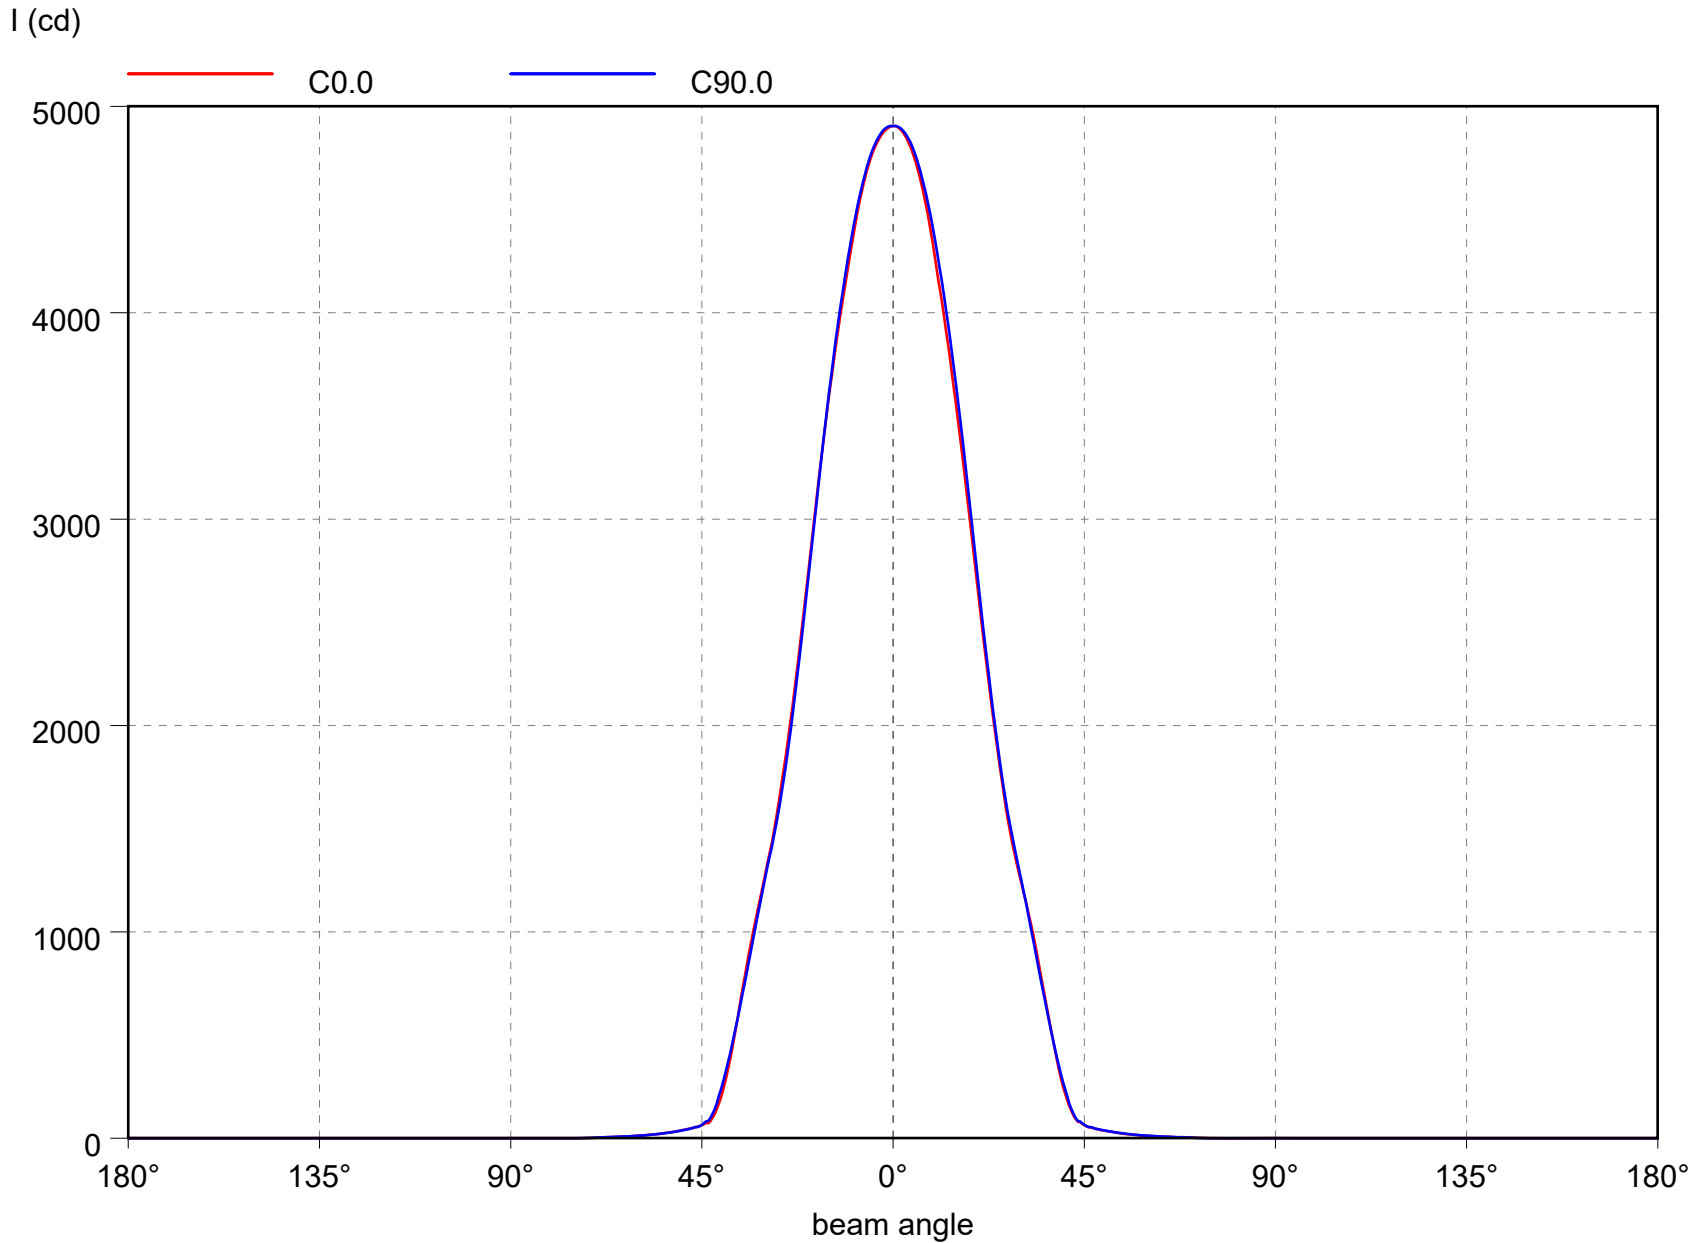

meas. lamps lum. flux [lm]
 absolute measurement 2839.0 lm
 efficiency 86 lm/w

dimensions of luminaire
 diameter 90 mm
 height 135 mm

dimensions of luminous area
 diameter 80 mm
 height C0 60 mm
 height C90 60 mm
 height C180 60 mm
 height C270 60 mm

2839 lm

LOR

100 %

tilt angle

0.0 °

— C0.0-C180.0 — C90.0-C270.0

distance [m]	cone diameter [m]	E [lx]
1.0	0.77	E(0°) 4905 E(C0) 21.1° 2291
2.0	1.54	E(0°) 1226 E(C0) 21.1° 573
3.0	2.32	E(0°) 545 E(C0) 21.1° 255
4.0	3.09	E(0°) 307 E(C0) 21.1° 143
5.0	3.86	E(0°) 196 E(C0) 21.1° 92

article code
Ecowat Co.

lamp(s)
1 x LED
total flux
2839 lm
LOR
100 %
tilt angle
0.0 °

half value angle 42.2°

article code
Ecovat Co.

lamp(s)
1 x LED
total flux
2839 lm
LOR
100 %
tilt angle
0.0 °

tilt angle : 0.0°

mounting height : 6.00 m

light loss factor : 0.8

swivel angle : 0.0°

orientation : 0.0°

article code

Ecowat Co.

lamp(s)

1 x LED