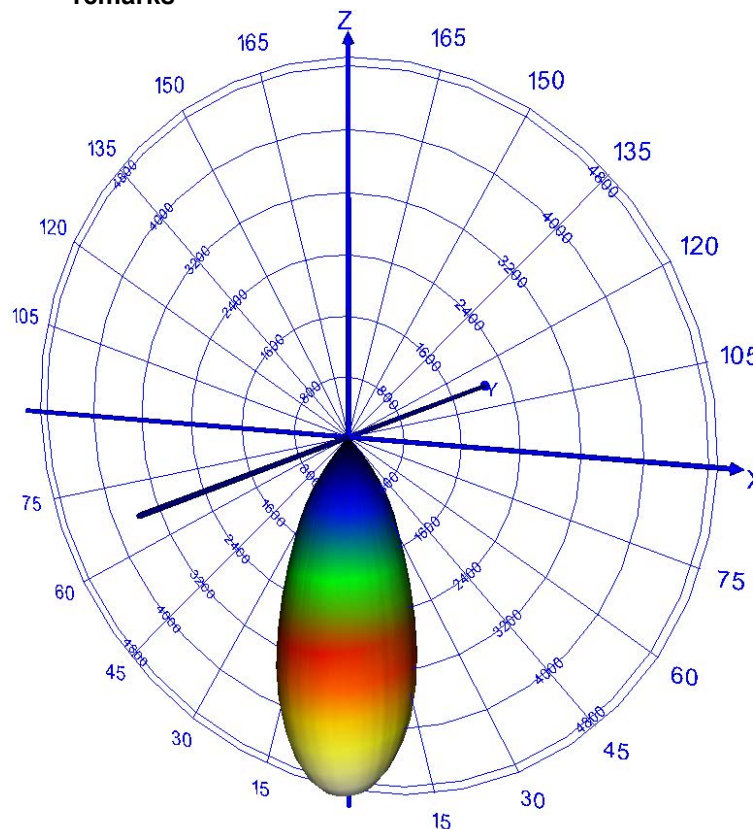

meas. lamps lum. flux [lm]
 absolute measurement 2839.0 lm
 efficiency 86 lm/w

dimensions of luminaire
 diameter 90 mm
 height 135 mm

dimensions of luminous area
 diameter 80 mm
 height C0 60 mm
 height C90 60 mm
 height C180 60 mm
 height C270 60 mm

reflector

cover

variant

measurement results
 flux of luminaire 2839.0 lm
 classification / DIN A60
 lower flux fraction 100.00 %
 upper flux fraction 0.00 %
 intensity maximum 4908.1 cd
 in C-plane 260.0 °
 at gamma 2.5 °
 half value angle C0 : 21.1 °
 C180 : 21.5 °
 C90 : 21.3 °
 tenth value angle C0 : 37.4 °
 C180 : 37.3 °
 C90 : 37.4 °

article code
 Ecowat Co.

lamp(s)
 1 x LED
 total flux 2839 lm
 LOR 100 %
 tilt angle 0.0 °

remarks

article code

Ecowat Co.

lamp(s)

1 x LED

total flux

2839 lm

LOR

100 %

tilt angle

0.0 °

— C0.0-C180.0 — C90.0-C270.0

distance [m]	cone diameter [m]	E [lx]
1.0	0.77	E(0°) 4905 E(C0) 21.1° 2291
2.0	1.54	E(0°) 1226 E(C0) 21.1° 573
3.0	2.32	E(0°) 545 E(C0) 21.1° 255
4.0	3.09	E(0°) 307 E(C0) 21.1° 143
5.0	3.86	E(0°) 196 E(C0) 21.1° 92