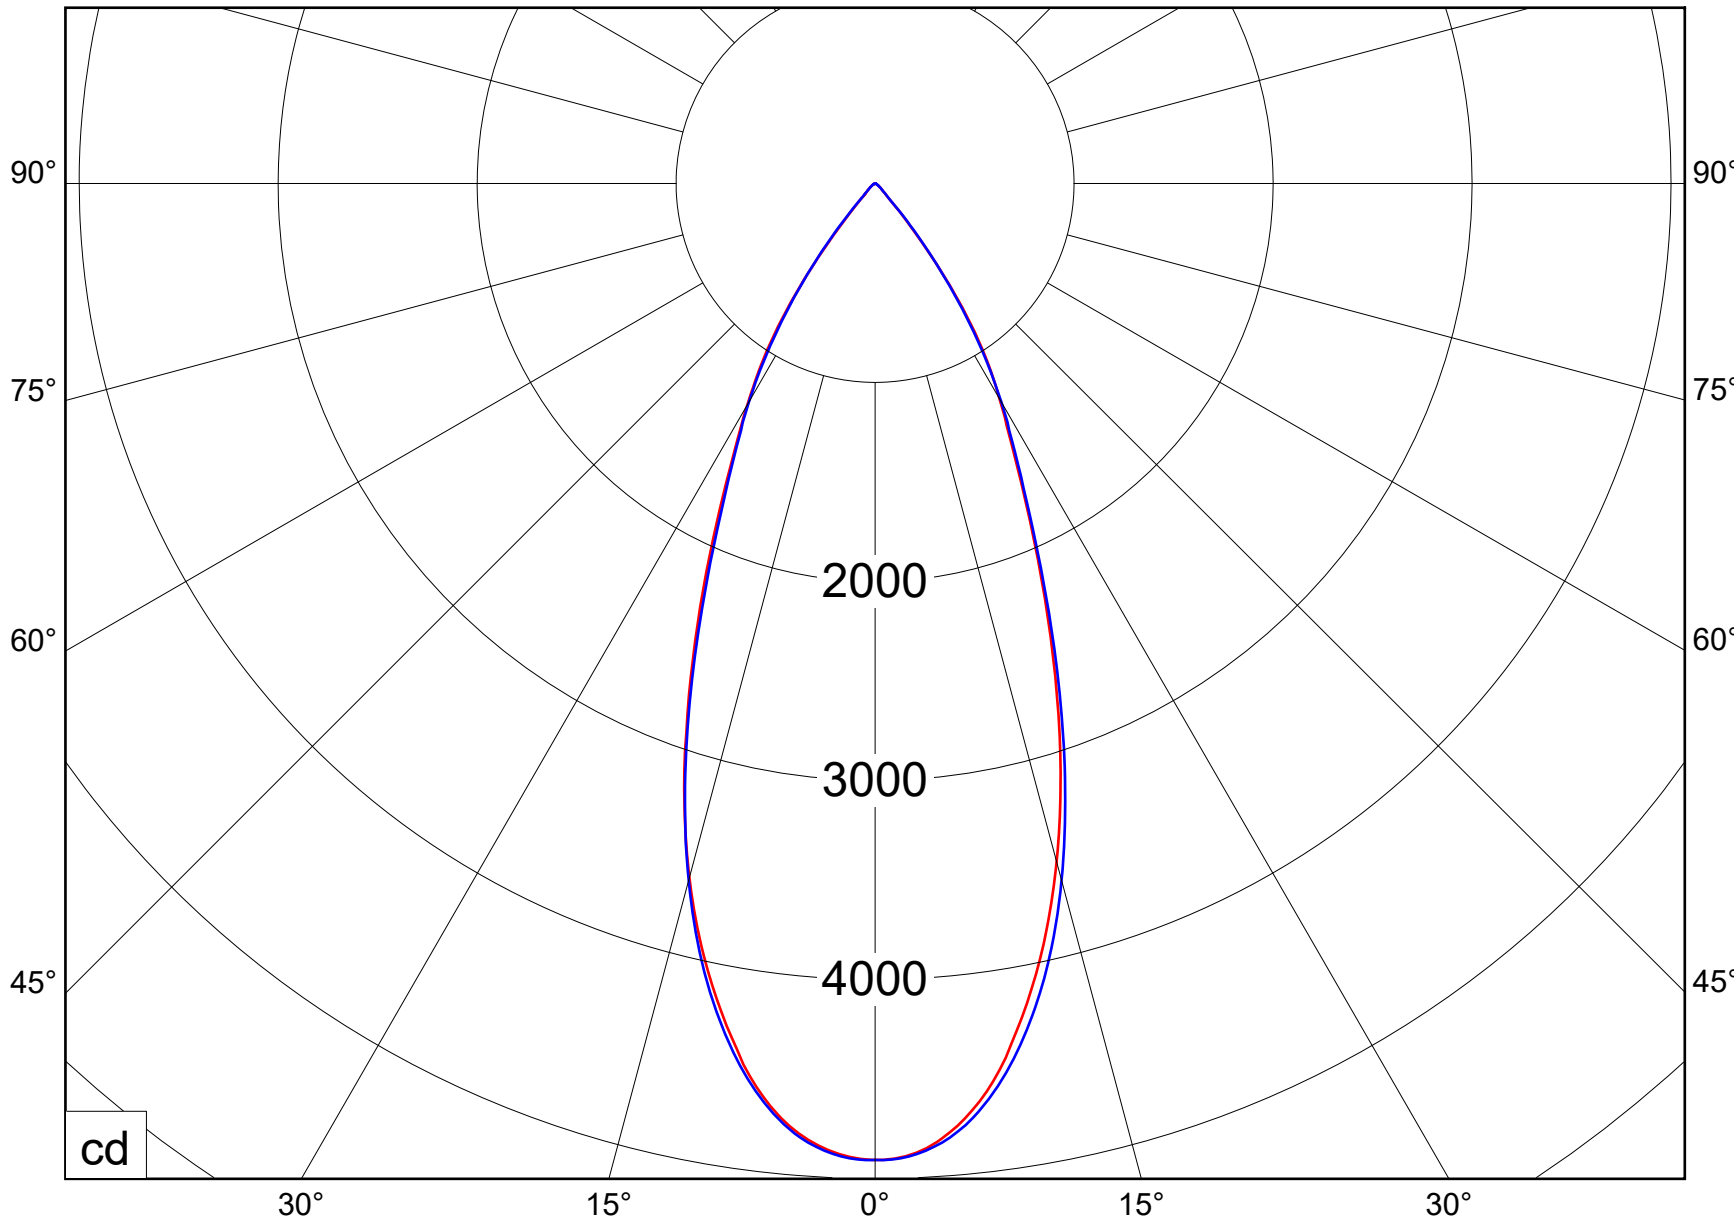

meas. lamps lum. flux [lm]
 absolute measurement 2839.0 lm
 efficiency 86 lm/w

dimensions of luminaire
 diameter 90 mm
 height 135 mm

dimensions of luminous area
 diameter 80 mm
 height C0 60 mm
 height C90 60 mm
 height C180 60 mm
 height C270 60 mm

article code
 Ecowat Co.

lamp(s)
 1 x LED
 total flux 2839 lm
 LOR 100 %
 tilt angle 0.0 °

remarks

article code

Ecowat Co.

lamp(s)

1 x LED

total flux

2839 lm

LOR

100 %

tilt angle

0.0 °

— C0.0-C180.0 — C90.0-C270.0

distance [m]	cone diameter [m]	E [lx]
1.0	0.77	E(0°) 4905 E(C0) 21.1° 2291
2.0	1.54	E(0°) 1226 E(C0) 21.1° 573
3.0	2.32	E(0°) 545 E(C0) 21.1° 255
4.0	3.09	E(0°) 307 E(C0) 21.1° 143
5.0	3.86	E(0°) 196 E(C0) 21.1° 92

article code
Ecowat Co.

lamp(s)
1 x LED
total flux
2839 lm
LOR
100 %
tilt angle
0.0 °

half value angle 42.2°

article code
Ecovat Co.

lamp(s)
1 x LED
total flux
2839 lm
LOR
100 %
tilt angle
0.0 °

tilt angle : 0.0°