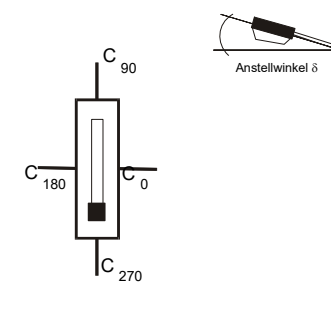

meas. lamps lum. flux [lm]
 absolute measurement 2839.0 lm
 efficiency 86 lm/w

dimensions of luminaire
 diameter 90 mm
 height 135 mm

dimensions of luminous area
 diameter 80 mm
 height C0 60 mm
 height C90 60 mm
 height C180 60 mm
 height C270 60 mm

reflector

cover

variant

measurement results
 flux of luminaire 2839.0 lm
 classification / DIN A60
 lower flux fraction 100.00 %
 upper flux fraction 0.00 %
 intensity maximum 4908.1 cd
 in C-plane 260.0 °
 at gamma 2.5 °
 half value angle C0 : 21.1 °
 C180 : 21.5 °
 C90 : 21.3 °
 tenth value angle C0 : 37.4 °
 C180 : 37.3 °
 C90 : 37.4 °

article code
 Ecowat Co.

lamp(s)
 1 x LED
 total flux 2839 lm
 LOR 100 %
 tilt angle 0.0 °

remarks

article code

Ecowat Co.

lamp(s)

1 x LED

total flux

2839 lm

LOR

100 %

tilt angle

0.0 °

— C0.0-C180.0 — C90.0-C270.0

distance [m]	cone diameter [m]	E [lx]
1.0	0.77	E(0°) 4905 E(C0) 21.1° 2291
2.0	1.54	E(0°) 1226 E(C0) 21.1° 573
3.0	2.32	E(0°) 545 E(C0) 21.1° 255
4.0	3.09	E(0°) 307 E(C0) 21.1° 143
5.0	3.86	E(0°) 196 E(C0) 21.1° 92