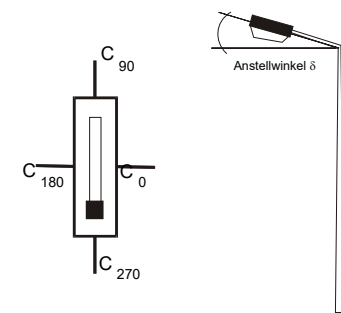

meas. lamps lum. flux [lm]
 absolute measurement 2839.0 lm
 efficiency 86 lm/w

dimensions of luminaire
 diameter 90 mm
 height 135 mm

dimensions of luminous area
 diameter 80 mm
 height C0 60 mm
 height C90 60 mm
 height C180 60 mm
 height C270 60 mm

mounting height : 6.00 m

light loss factor : 0.8

swivel angle : 0.0°

orientation : 0.0°

article code

Ecowat Co.

lamp(s)

1 x LED

total flux

2839 lm

LOR

100 %

tilt angle

0.0°

luminaire : TrackLight_LED_35W_CW

file : TRACKLIGHT_LED_35W_CW