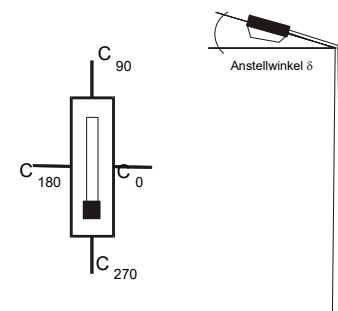

meas. lamps lum. flux [lm]
 absolute measurement 2839.0 lm
 efficiency 86 lm/w

dimensions of luminaire
 diameter 90 mm
 height 135 mm

dimensions of luminous area
 diameter 80 mm
 height C0 60 mm
 height C90 60 mm
 height C180 60 mm
 height C270 60 mm

2839 lm

LOR

100 %

tilt angle

0.0 °

— C0.0-C180.0 — C90.0-C270.0

distance [m]	cone diameter [m]	E [lx]
1.0	0.77	E(0°) 4905 E(C0) 21.1° 2291
2.0	1.54	E(0°) 1226 E(C0) 21.1° 573
3.0	2.32	E(0°) 545 E(C0) 21.1° 255
4.0	3.09	E(0°) 307 E(C0) 21.1° 143
5.0	3.86	E(0°) 196 E(C0) 21.1° 92

article code
Ecowat Co.

lamp(s)
1 x LED
total flux
2839 lm
LOR
100 %
tilt angle
0.0 °

half value angle 42.2°

article code
Ecovat Co.

lamp(s)
1 x LED
total flux
2839 lm
LOR
100 %
tilt angle
0.0 °

tilt angle : 0.0°