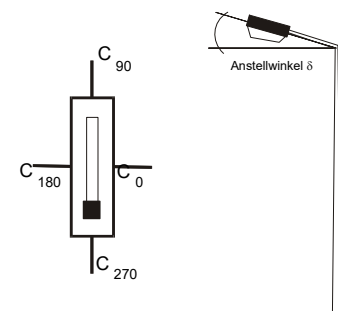

meas. lamps lum. flux [lm]
 absolute measurement 2839.0 lm
 efficiency 86 lm/w

dimensions of luminaire
 diameter 90 mm
 height 135 mm

dimensions of luminous area
 diameter 80 mm
 height C0 60 mm
 height C90 60 mm
 height C180 60 mm
 height C270 60 mm

article code
 Ecowat Co.

lamp(s)
 1 x LED
 total flux 2839 lm
 LOR 100 %
 tilt angle 0.0 °

remarks

article code

Ecowat Co.

lamp(s)

1 x LED

total flux

2839 lm

LOR

100 %

tilt angle

0.0 °

— C0.0-C180.0 — C90.0-C270.0

distance [m]	cone diameter [m]	E [lx]
1.0	0.77	E(0°) 4905 E(C0) 21.1° 2291
2.0	1.54	E(0°) 1226 E(C0) 21.1° 573
3.0	2.32	E(0°) 545 E(C0) 21.1° 255
4.0	3.09	E(0°) 307 E(C0) 21.1° 143
5.0	3.86	E(0°) 196 E(C0) 21.1° 92