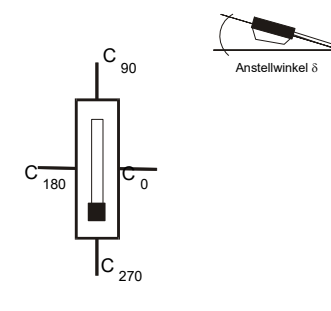

article code

Ecowat Co.

lamp(s)

1 x LED

total flux

2839 lm

LOR

100 %

tilt angle

0.0 °