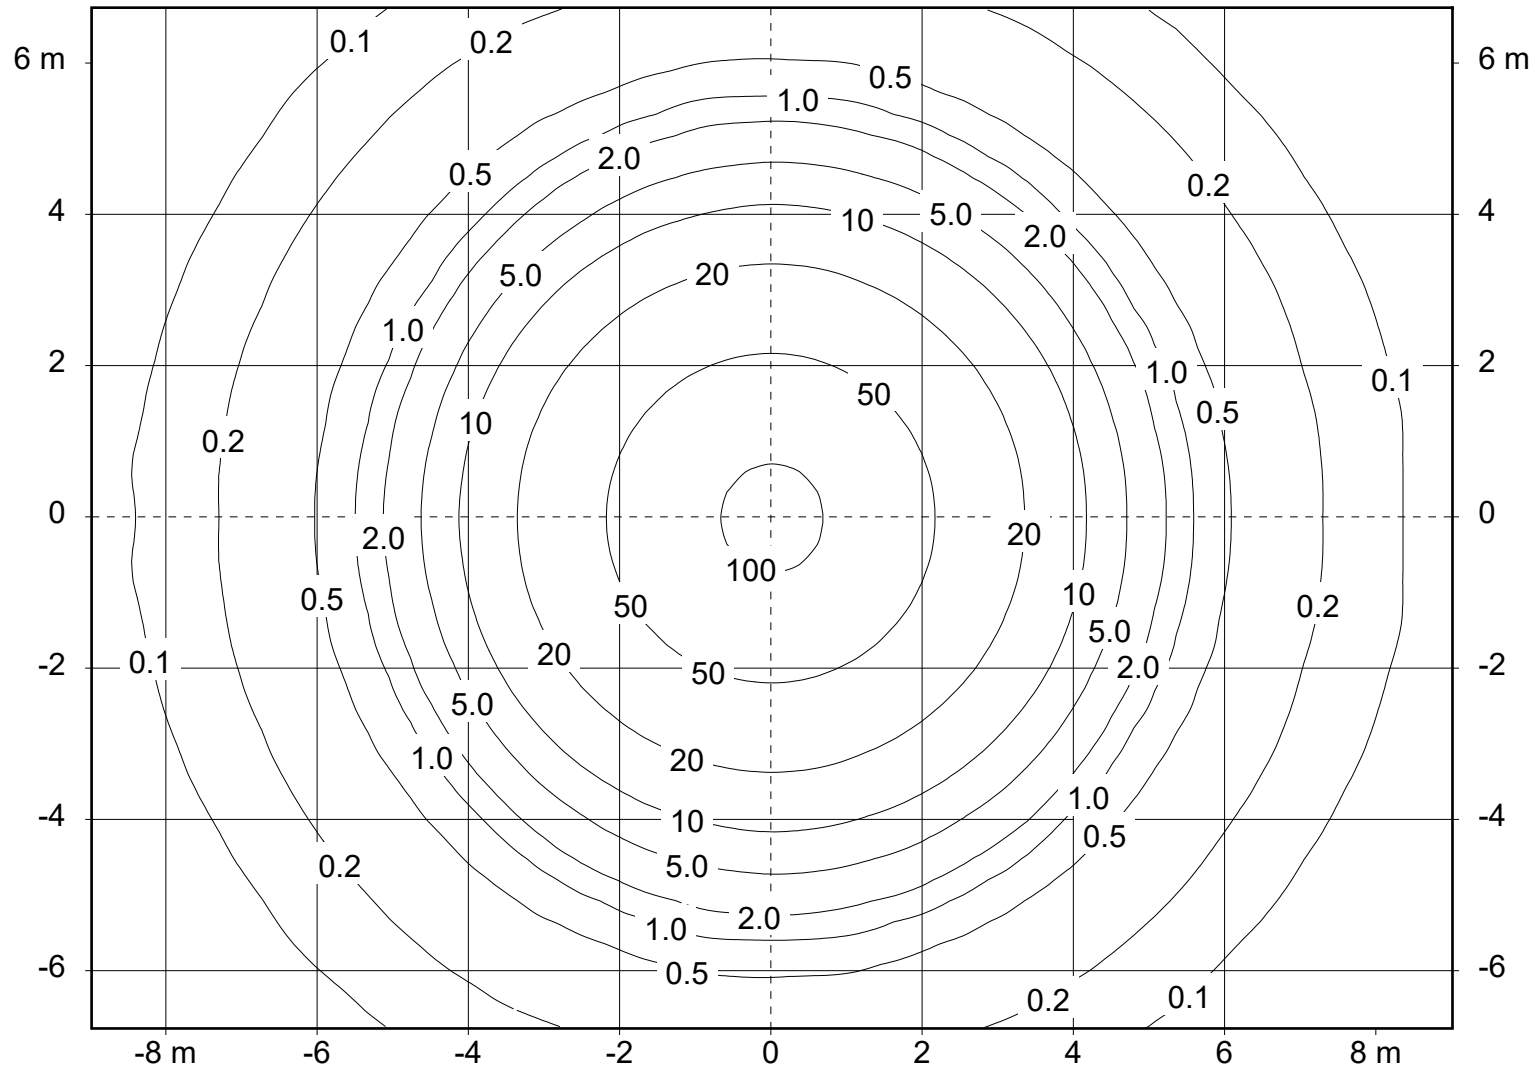

meas. lamps lum. flux [lm]
 absolute measurement 2839.0 lm
 efficiency 86 lm/w

dimensions of luminaire
 diameter 90 mm
 height 135 mm

dimensions of luminous area
 diameter 80 mm
 height C0 60 mm
 height C90 60 mm
 height C180 60 mm
 height C270 60 mm

2839 lm

LOR

100 %

tilt angle

0.0 °

— C0.0-C180.0 — C90.0-C270.0

distance [m]	cone diameter [m]	E [lx]
1.0	0.77	E(0°) 4905 E(C0) 21.1° 2291
2.0	1.54	E(0°) 1226 E(C0) 21.1° 573
3.0	2.32	E(0°) 545 E(C0) 21.1° 255
4.0	3.09	E(0°) 307 E(C0) 21.1° 143
5.0	3.86	E(0°) 196 E(C0) 21.1° 92

article code
Ecowat Co.

lamp(s)
1 x LED
total flux
2839 lm
LOR
100 %
tilt angle
0.0 °

half value angle 42.2°

article code
Ecovat Co.

lamp(s)
1 x LED
total flux
2839 lm
LOR
100 %
tilt angle
0.0 °

tilt angle : 0.0°

mounting height : 6.00 m

light loss factor : 0.8

swivel angle : 0.0°

orientation : 0.0°

article code

Ecowat Co.

lamp(s)

1 x LED