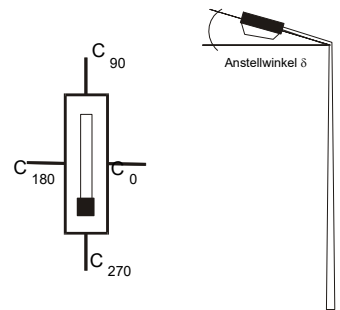

meas. lamps lum. flux [lm]
 absolute measurement 2763.5 lm
 luminous efficacy 80 lm/w

dimensions of luminaire
 length 1155 mm
 width 65 mm
 height 90 mm

dimensions of luminous area
 length 1150 mm
 width 60 mm
 height C0 50 mm
 height C90 50 mm
 height C180 50 mm
 height C270 50 mm

tilt angle

0.0 °

tilt angle : 0.0 °

swivel angle : 0.0 °

orientation : 0.0 °

light loss factor : 0.8

article code

Ecowat Co.