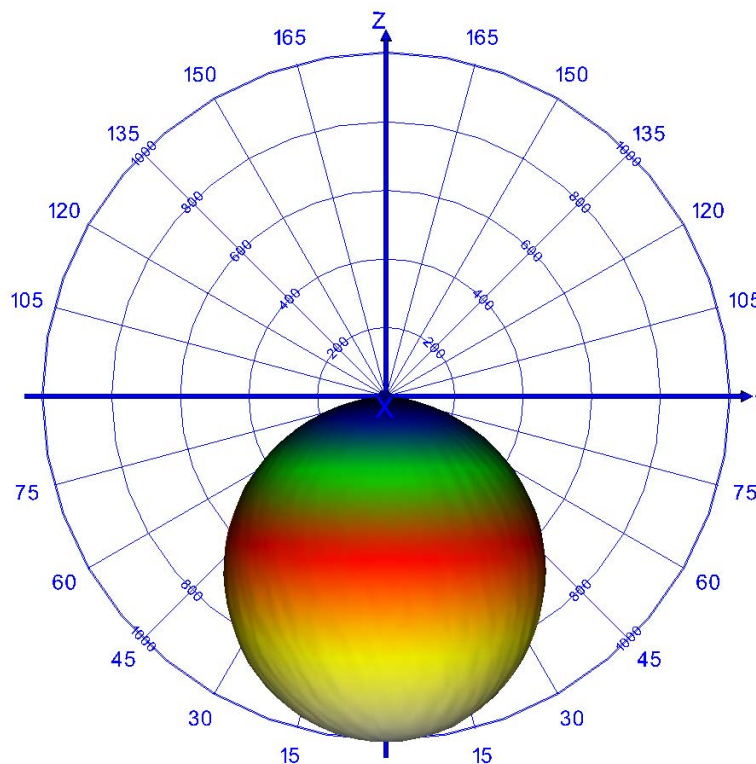

meas. lamps lum. flux [lm]
 absolute measurement 2763.5 lm
 luminous efficacy 80 lm/w

dimensions of luminaire
 length 1155 mm
 width 65 mm
 height 90 mm

dimensions of luminous area
 length 1150 mm
 width 60 mm
 height C0 50 mm
 height C90 50 mm
 height C180 50 mm
 height C270 50 mm

reflector

cover

variant

measurement results
 flux of luminaire 2763.5 lm
 classification / DIN A40
 lower flux fraction 99.99 %
 upper flux fraction 0.01 %
 intensity maximum 1003.6 cd
 in C-plane 222.5 °
 at gamma 2.5 °
 half value angle C0 : 56.1 °
 C90 : 52.3 °
 C180 : 55.2 °
 C270 : 55.5 °
 tenth value angle C0 : 80.9 °
 C90 : 78.3 °
 C180 : 79.8 °
 C270 : 81.2 °

article code
 Ecowat Co.

lamp(s)
 1 x LED
 total flux 2764 lm
 LOR 100 %
 tilt angle 0.0 °

remarks

article code

Ecowat Co.

lamp(s)

1 x LED

total flux

2764 lm

LOR

100 %

tilt angle

0.0 °

— C0.0-C180.0 — C90.0-C270.0

distance [m]	cone diameter [m]	E [lx]
1.0	2.98	E(0°) 1001 E(C0) 56.1° 280
2.0	5.95	E(0°) 250 E(C0) 56.1° 70
3.0	8.93	E(0°) 111 E(C0) 56.1° 31
4.0	11.91	E(0°) 63 E(C0) 56.1° 17
5.0	14.88	E(0°) 40 E(C0) 56.1° 11