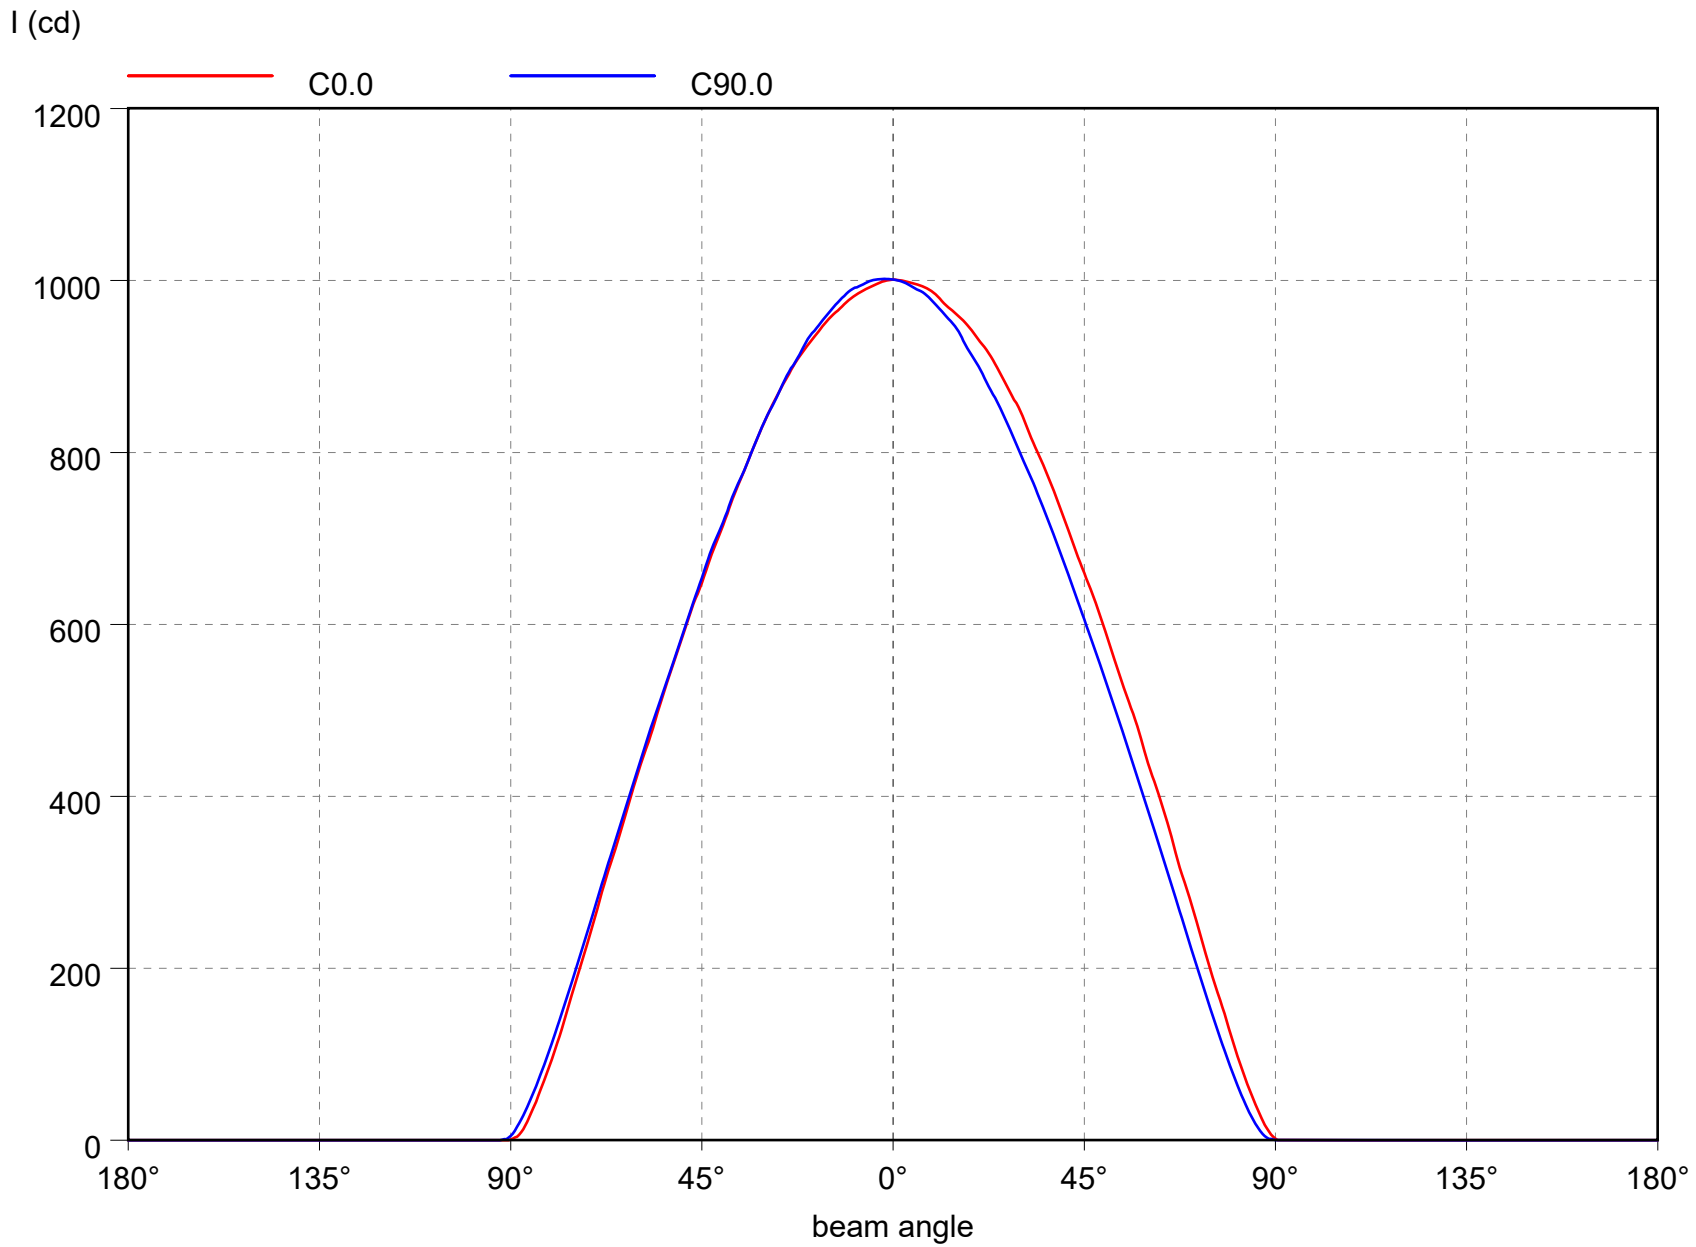

meas. lamps lum. flux [lm]
 absolute measurement 2763.5 lm
 luminous efficacy 80 lm/w

dimensions of luminaire
 length 1155 mm
 width 65 mm
 height 90 mm

dimensions of luminous area
 length 1150 mm
 width 60 mm
 height C0 50 mm
 height C90 50 mm
 height C180 50 mm
 height C270 50 mm

2764 lm

LOR

100 %

tilt angle

0.0 °

— C0.0-C180.0 — C90.0-C270.0

distance [m]	cone diameter [m]	E [lx]
1.0	2.98	E(0°) 1001 E(C0) 56.1° 280
2.0	5.95	E(0°) 250 E(C0) 56.1° 70
3.0	8.93	E(0°) 111 E(C0) 56.1° 31
4.0	11.91	E(0°) 63 E(C0) 56.1° 17
5.0	14.88	E(0°) 40 E(C0) 56.1° 11

article code
Ecawat Co.

lamp(s)
1 x LED
total flux
2764 lm
LOR
100 %
tilt angle
0.0 °

half value angle 112.2°

article code
Ecowat Co.

lamp(s)
1 x LED
total flux
2764 lm
LOR
100 %
tilt angle
0.0 °

tilt angle : 0.0°
swivel angle : 0.0°

mounting height : 6.00 m
orientation : 0.0°

light loss factor : 0.8

article code

Ecowat Co.

lamp(s)

1 x LED
total flux
2764 lm
LOR
100 %
tilt angle
0.0°

luminaire : LineLight_LED_LN60-SM-4x1-W-NW_36W_4000K

file : LINELIGHT_LED_LN60-SM-4X1-W-NW_36W_4000K