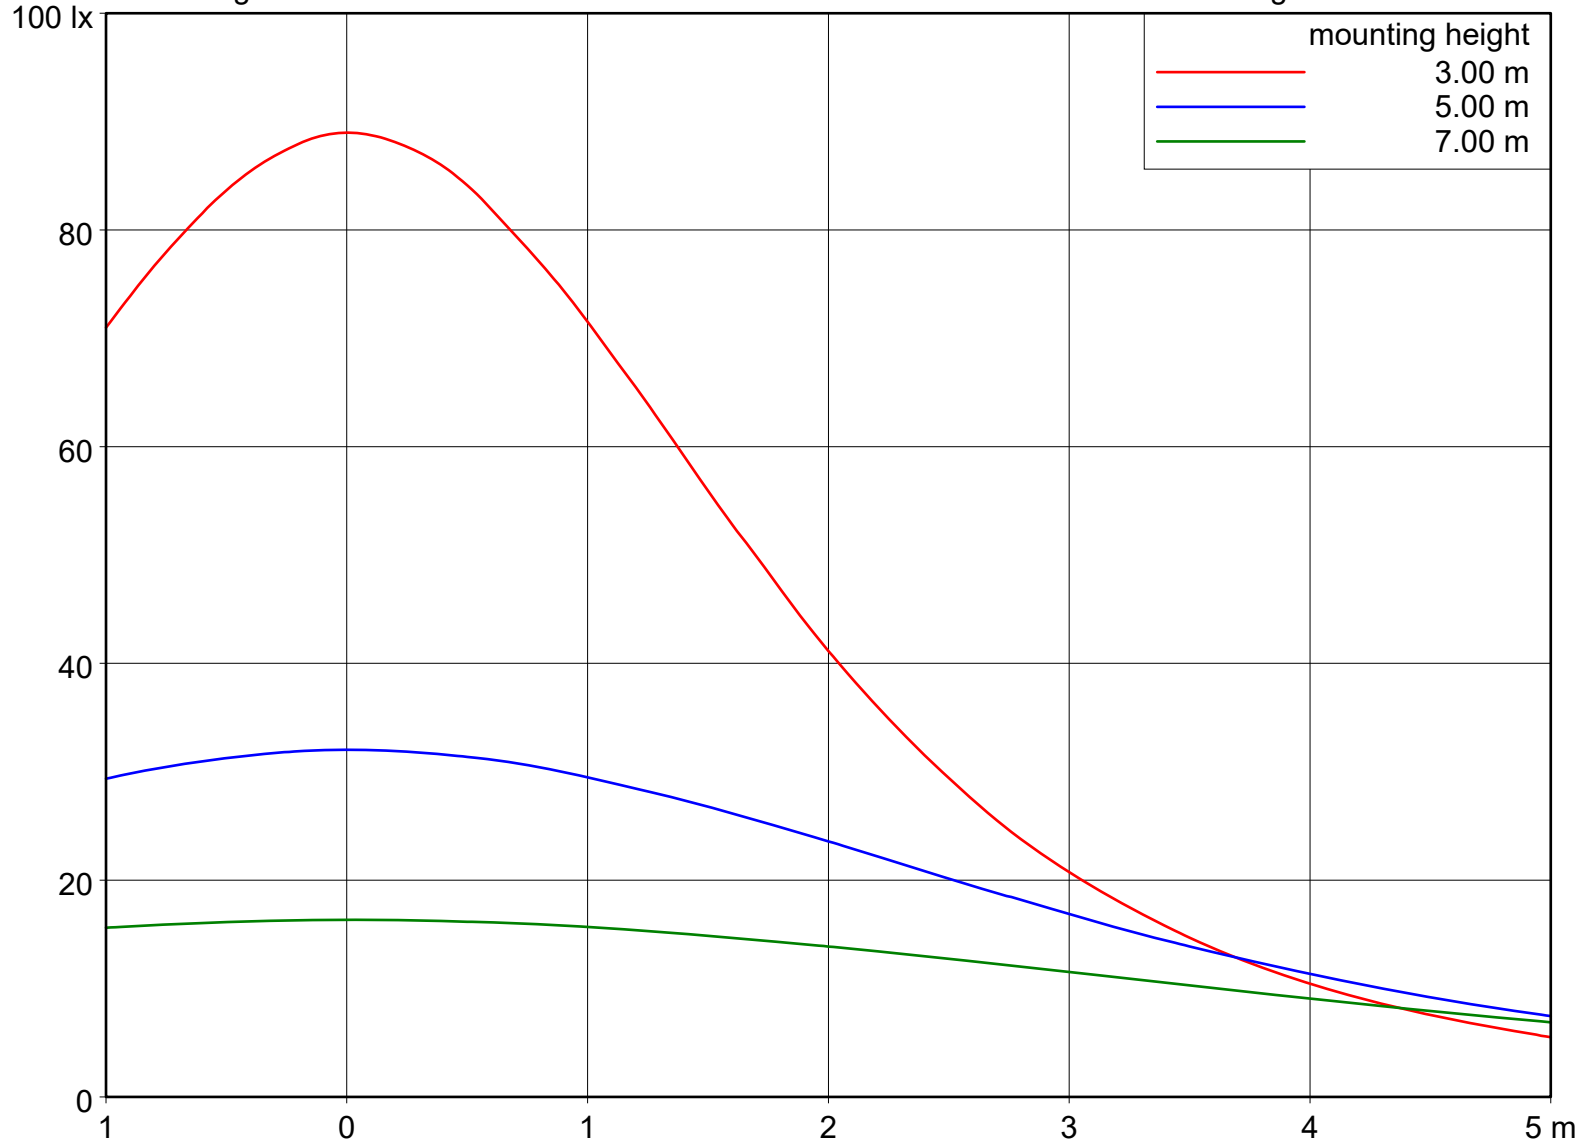

meas. lamps lum. flux [lm]
 absolute measurement 2763.5 lm
 luminous efficacy 80 lm/w

dimensions of luminaire
 length 1155 mm
 width 65 mm
 height 90 mm

dimensions of luminous area
 length 1150 mm
 width 60 mm
 height C0 50 mm
 height C90 50 mm
 height C180 50 mm
 height C270 50 mm

2764 lm

LOR

100 %

tilt angle

0.0 °

— C0.0-C180.0 — C90.0-C270.0

distance [m]	cone diameter [m]	E [lx]
1.0	2.98	E(0°) 1001 E(C0) 56.1° 280
2.0	5.95	E(0°) 250 E(C0) 56.1° 70
3.0	8.93	E(0°) 111 E(C0) 56.1° 31
4.0	11.91	E(0°) 63 E(C0) 56.1° 17
5.0	14.88	E(0°) 40 E(C0) 56.1° 11

tilt angle

0.0 °

tilt angle : 0.0 °

swivel angle : 0.0 °

orientation : 0.0 °

light loss factor : 0.8

article code

Ecowat Co.

lamp(s)

1 x LED

total flux

2764 lm

LOR

100 %

tilt angle

0.0 °