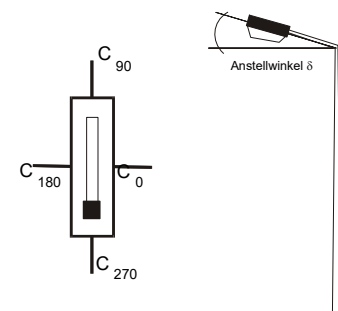

meas. lamps lum. flux [lm]
 absolute measurement 2763.5 lm
 luminous efficacy 80 lm/w

dimensions of luminaire
 length 1155 mm
 width 65 mm
 height 90 mm

dimensions of luminous area
 length 1150 mm
 width 60 mm
 height C0 50 mm
 height C90 50 mm
 height C180 50 mm
 height C270 50 mm

2764 lm

LOR

100 %

tilt angle

0.0 °

— C0.0-C180.0 — C90.0-C270.0

distance [m]	cone diameter [m]	E [lx]
1.0	2.98	E(0°) 1001 E(C0) 56.1° 280
2.0	5.95	E(0°) 250 E(C0) 56.1° 70
3.0	8.93	E(0°) 111 E(C0) 56.1° 31
4.0	11.91	E(0°) 63 E(C0) 56.1° 17
5.0	14.88	E(0°) 40 E(C0) 56.1° 11

article code
Ecawat Co.

lamp(s)
1 x LED
total flux
2764 lm
LOR
100 %
tilt angle
0.0 °

half value angle 112.2°

article code
Ecowat Co.

lamp(s)
1 x LED
total flux
2764 lm
LOR
100 %
tilt angle
0.0 °

tilt angle : 0.0°
swivel angle : 0.0°