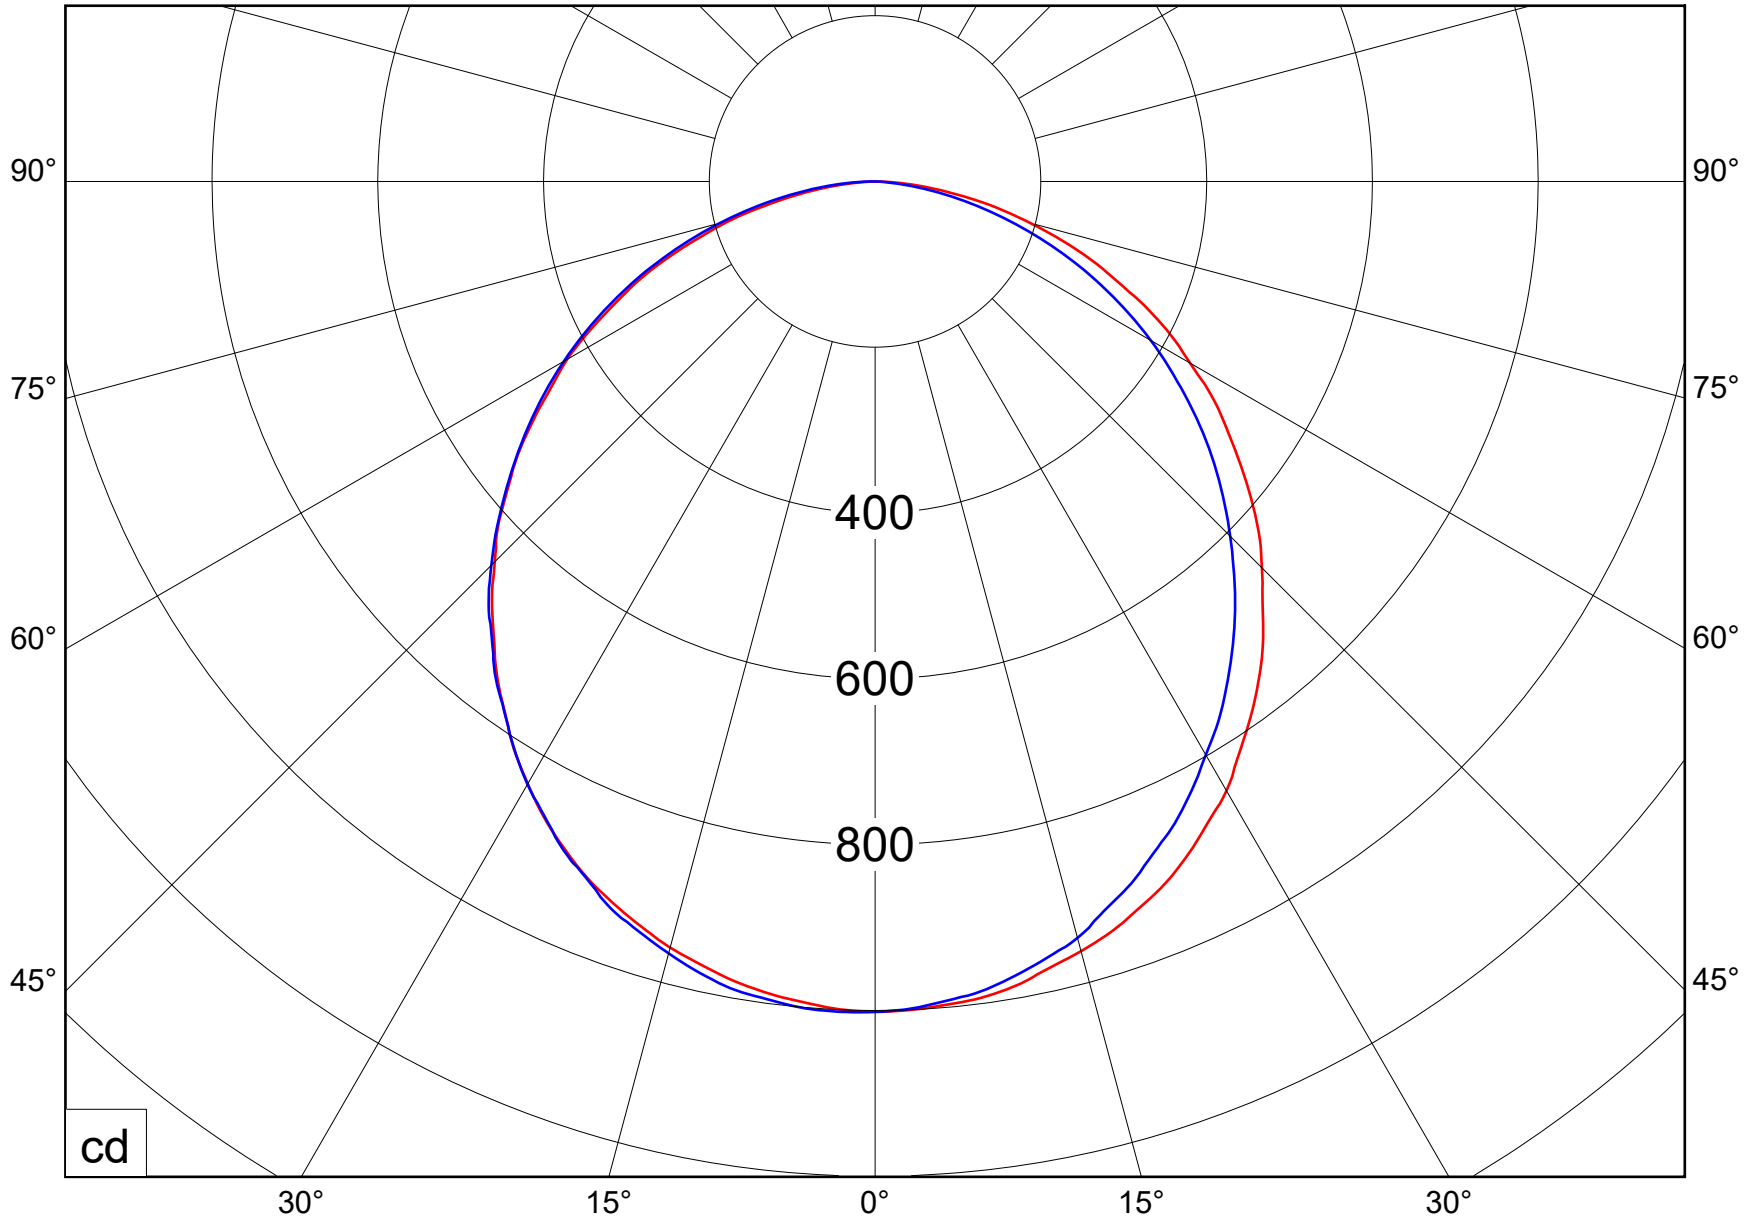

meas. lamps lum. flux [lm]
 absolute measurement 2763.5 lm
 luminous efficacy 80 lm/w

dimensions of luminaire
 length 1155 mm
 width 65 mm
 height 90 mm

dimensions of luminous area
 length 1150 mm
 width 60 mm
 height C0 50 mm
 height C90 50 mm
 height C180 50 mm
 height C270 50 mm

article code
 Ecowat Co.

lamp(s)
 1 x LED
 total flux 2764 lm
 LOR 100 %
 tilt angle 0.0 °

remarks

article code

Ecowat Co.

lamp(s)

1 x LED

total flux

2764 lm

LOR

100 %

tilt angle

0.0 °

— C0.0-C180.0 — C90.0-C270.0

distance [m]	cone diameter [m]	E [lx]
1.0	2.98	E(0°) 1001 E(C0) 56.1° 280
2.0	5.95	E(0°) 250 E(C0) 56.1° 70
3.0	8.93	E(0°) 111 E(C0) 56.1° 31
4.0	11.91	E(0°) 63 E(C0) 56.1° 17
5.0	14.88	E(0°) 40 E(C0) 56.1° 11

article code
Ecawat Co.

lamp(s)
1 x LED
total flux
2764 lm
LOR
100 %
tilt angle
0.0 °

half value angle 112.2°

article code
Ecowat Co.

lamp(s)
1 x LED
total flux
2764 lm
LOR
100 %
tilt angle
0.0 °

tilt angle : 0.0°
swivel angle : 0.0°