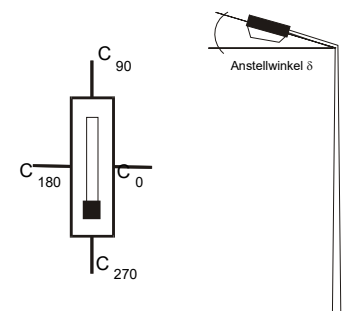

meas. lamps lum. flux [lm]
 absolute measurement 2763.5 lm
 luminous efficacy 80 lm/w

dimensions of luminaire
 length 1155 mm
 width 65 mm
 height 90 mm

dimensions of luminous area
 length 1150 mm
 width 60 mm
 height C0 50 mm
 height C90 50 mm
 height C180 50 mm
 height C270 50 mm

article code
Ecawat Co.

lamp(s)
1 x LED
total flux
2764 lm
LOR
100 %
tilt angle
0.0 °

half value angle 112.2°

article code
Ecowat Co.

lamp(s)
1 x LED
total flux
2764 lm
LOR
100 %
tilt angle
0.0 °

tilt angle : 0.0°
swivel angle : 0.0°

mounting height : 6.00 m
orientation : 0.0°

light loss factor : 0.8

article code

Ecowat Co.

lamp(s)

1 x LED
total flux
2764 lm
LOR
100 %
tilt angle
0.0°

luminaire : LineLight_LED_LN60-SM-4x1-W-NW_36W_4000K

file : LINELIGHT_LED_LN60-SM-4X1-W-NW_36W_4000K