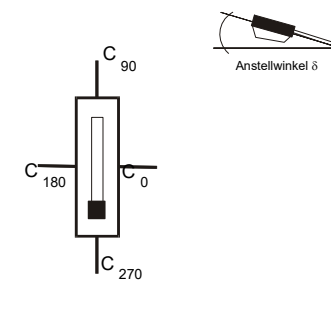

file : LINELIGHT_LED_LN60-SM-4X1-W-NW_36W_4000K

meas. no. 00L1379
meas. date 6/12/2021
operator LightLab.

meas. conditions
ambient temperature 25.0 °C
voltage 230.00 V
current 0.155 A
power consumption 34.7 W
Leistungsfaktor 0.974

meas. lamps lum. flux [lm]
absolute measurement 2763.5 lm
luminous efficacy 80 lm/w

dimensions of luminaire
length 1155 mm
width 65 mm
height 90 mm

dimensions of luminous area
length 1150 mm
width 60 mm
height C0 50 mm
height C90 50 mm
height C180 50 mm
height C270 50 mm

reflector

cover

variant

measurement results
flux of luminaire 2763.5 lm
classification / DIN A40
lower flux fraction 99.99 %
upper flux fraction 0.01 %
intensity maximum 1003.6 cd
in C-plane 222.5 °
at gamma 2.5 °
half value angle C0 : 56.1 °
C90 : 52.3 °
C180 : 55.2 °
C270 : 55.5 °
tenth value angle C0 : 80.9 °
C90 : 78.3 °
C180 : 79.8 °
C270 : 81.2 °

article code
Ecowat Co.

lamp(s)
1 x LED
total flux 2764 lm
LOR 100 %
tilt angle 0.0 °

remarks