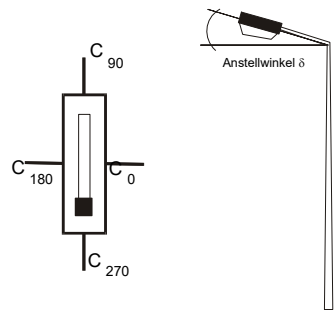

article code
Ecowat Co.

lamp(s)
1 x LED
total flux
2764 lm
LOR
100 %
tilt angle
0.0 °