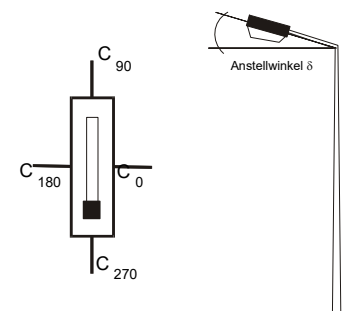

meas. lamps lum. flux [lm]
 absolute measurement 2763.5 lm
 luminous efficacy 80 lm/w

dimensions of luminaire
 length 1155 mm
 width 65 mm
 height 90 mm

dimensions of luminous area
 length 1150 mm
 width 60 mm
 height C0 50 mm
 height C90 50 mm
 height C180 50 mm
 height C270 50 mm

reflector

cover

variant

measurement results
 flux of luminaire 2763.5 lm
 classification / DIN A40
 lower flux fraction 99.99 %
 upper flux fraction 0.01 %
 intensity maximum 1003.6 cd
 in C-plane 222.5 °
 at gamma 2.5 °
 half value angle C0 : 56.1 °
 C90 : 52.3 °
 C180 : 55.2 °
 C270 : 55.5 °
 tenth value angle C0 : 80.9 °
 C90 : 78.3 °
 C180 : 79.8 °
 C270 : 81.2 °

article code
 Ecowat Co.

lamp(s)
 1 x LED
 total flux 2764 lm
 LOR 100 %
 tilt angle 0.0 °

remarks

article code

Ecowat Co.

lamp(s)

1 x LED

total flux

2764 lm

LOR

100 %

tilt angle

0.0 °

— C0.0-C180.0 — C90.0-C270.0

distance [m]	cone diameter [m]	E [lx]
1.0	2.98	E(0°) 1001 E(C0) 56.1° 280
2.0	5.95	E(0°) 250 E(C0) 56.1° 70
3.0	8.93	E(0°) 111 E(C0) 56.1° 31
4.0	11.91	E(0°) 63 E(C0) 56.1° 17
5.0	14.88	E(0°) 40 E(C0) 56.1° 11