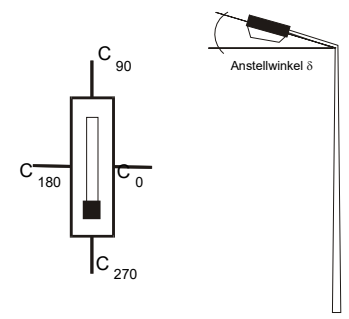

meas. lamps lum. flux [lm]
 absolute measurement 2763.5 lm
 luminous efficacy 80 lm/w

dimensions of luminaire
 length 1155 mm
 width 65 mm
 height 90 mm

dimensions of luminous area
 length 1150 mm
 width 60 mm
 height C0 50 mm
 height C90 50 mm
 height C180 50 mm
 height C270 50 mm

2764 lm

LOR

100 %

tilt angle

0.0 °

— C0.0-C180.0 — C90.0-C270.0

distance [m]	cone diameter [m]	E [lx]
1.0	2.98	E(0°) 1001 E(C0) 56.1° 280
2.0	5.95	E(0°) 250 E(C0) 56.1° 70
3.0	8.93	E(0°) 111 E(C0) 56.1° 31
4.0	11.91	E(0°) 63 E(C0) 56.1° 17
5.0	14.88	E(0°) 40 E(C0) 56.1° 11

article code
Ecawat Co.

lamp(s)
1 x LED
total flux
2764 lm
LOR
100 %
tilt angle
0.0 °

half value angle 112.2°

article code
Ecowat Co.

lamp(s)
1 x LED
total flux
2764 lm
LOR
100 %
tilt angle
0.0 °

tilt angle : 0.0°
swivel angle : 0.0°

mounting height : 6.00 m
orientation : 0.0°

light loss factor : 0.8

article code

Ecowat Co.

lamp(s)

1 x LED
total flux
2764 lm
LOR
100 %
tilt angle
0.0°

luminaire : LineLight_LED_LN60-SM-4x1-W-NW_36W_4000K

file : LINELIGHT_LED_LN60-SM-4X1-W-NW_36W_4000K