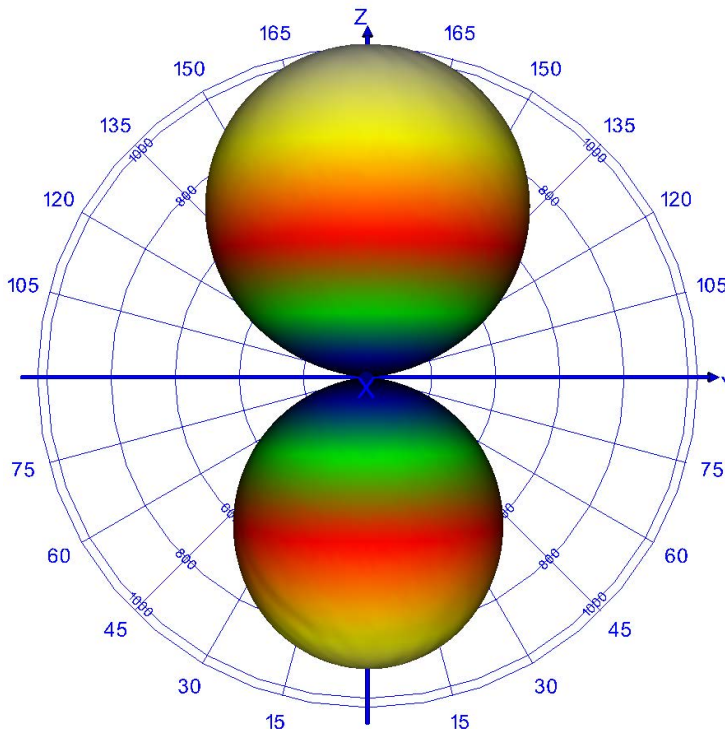

meas. no. 00L1473
meas. date 11/29/2021
operator LightLab.

meas. conditions
ambient temperature 25.0 °C
voltage 230.00 V
current 0.283 A
power consumption 63.8 W
Leistungsfaktor 0.980

meas. lamps lum. flux [lm]
absolute measurement 5466.9 lm
luminous efficacy 86 lm/w

measurement results
flux of luminaire 5466.9 lm
classification / DIN C11
lower flux fraction 49.96 %
upper flux fraction 50.04 %
intensity maximum 1029.5 cd
in C-plane 272.5 °
at gamma 93.0 °
half value angle C0 : 53.1 °
C90 : 55.7 °
C180 : 53.8 °
C270 : 55.2 °
tenth value angle C0 : 79.5 °
C90 : 80.0 °
C180 : 79.9 °
C270 : 80.0 °

article code
Ecowat Co.

lamp(s)
1 x LED
total flux 5467 lm
LOR
100 %
tilt angle 0.0 °

dimensions of luminaire
length 1150 mm
width 60 mm
height 90 mm

dimensions of luminous area
length 1150 mm
width 55 mm
height C0 20 mm
height C90 20 mm
height C180 20 mm
height C270 20 mm

reflector

cover

variant

remarks