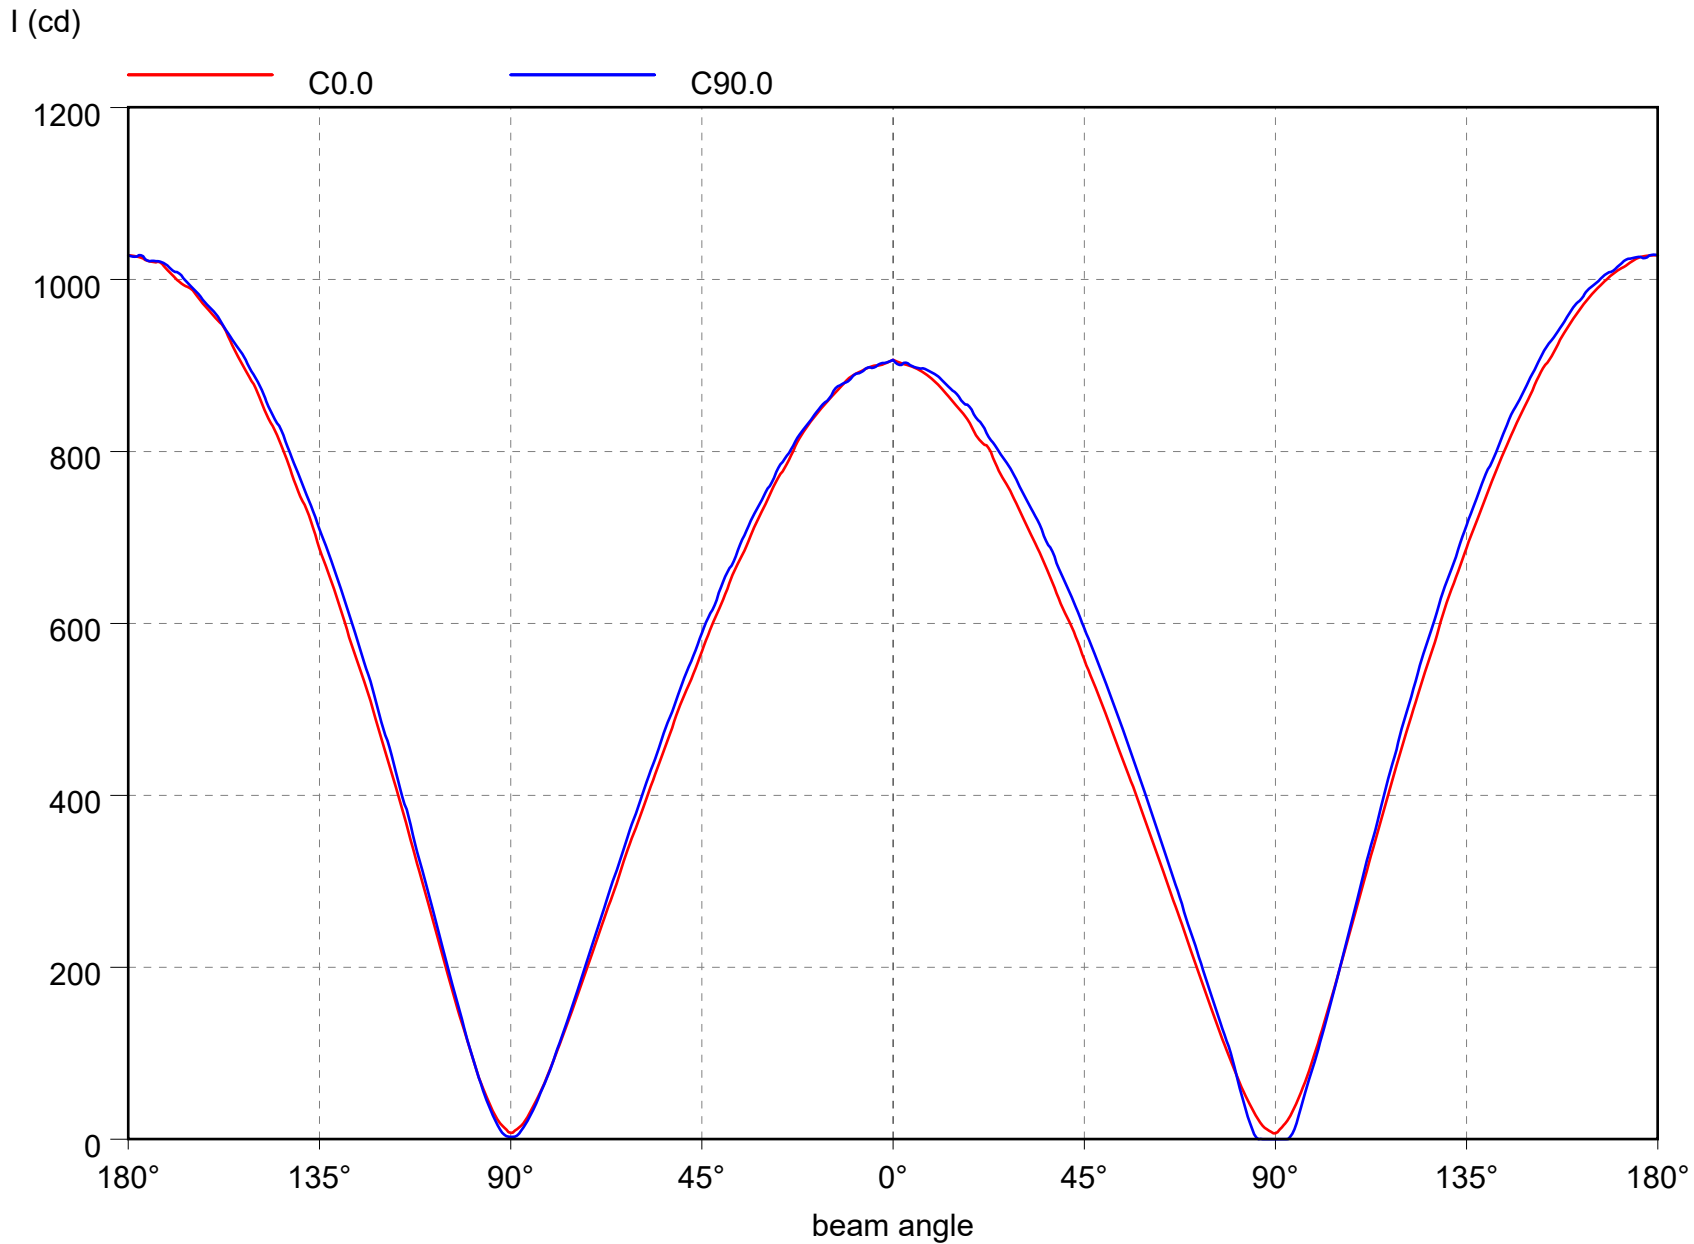

article code
 Ecowat Co.

lamp(s)
 1 x LED
 total flux 5467 lm
 LOR
 100 %
 tilt angle 0.0 °

dimensions of luminaire
 length 1150 mm
 width 60 mm
 height 90 mm

dimensions of luminous area
 length 1150 mm
 width 55 mm
 height C0 20 mm
 height C90 20 mm
 height C180 20 mm
 height C270 20 mm

total flux

5467 lm

LOR

100 %

tilt angle

0.0 °

— C0.0-C180.0 — C90.0-C270.0

distance [m]	cone diameter [m]	E [lx]
2.0	5.33	E(0°) 227 E(C0) 53.1° 68
4.0	10.66	E(0°) 57 E(C0) 53.1° 17
6.0	15.98	E(0°) 25 E(C0) 53.1° 8
8.0	21.31	E(0°) 14 E(C0) 53.1° 4
10.0	26.64	E(0°) 9 E(C0) 53.1° 3

article code
Ecowat Co.

lamp(s)
1 x LED
total flux
5467 lm
LOR
100 %
tilt angle
0.0 °

half value angle 106.2°

article code
Ecowat Co.

lamp(s)
1 x LED
total flux
5467 lm
LOR
100 %
tilt angle
0.0 °

tilt angle : 0.0°

mounting height : 10.00 m

light loss factor : 0.8

swivel angle : 0.0°

orientation : 0.0°

article code

Ecowat Co.

lamp(s)

1 x LED
 total flux
 5467 lm
 LOR
 100 %
 tilt angle
 0.0°