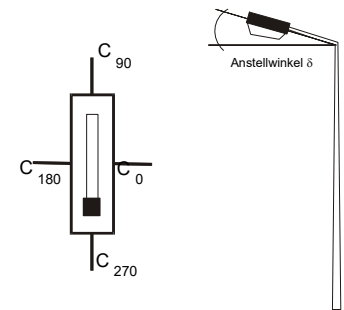

luminaire : LineLight_DualSide_LED_LN60DU4X2-W-NW_65W_4000K

file : LINELIGHT_DUALSIDE_LED_LN60DU4X2-W-NW_65W_4000K_1

article code

Ecowat Co.

lamp(s)

1 x LED

total flux

5467 lm

LOR

100 %

tilt angle

0.0 °