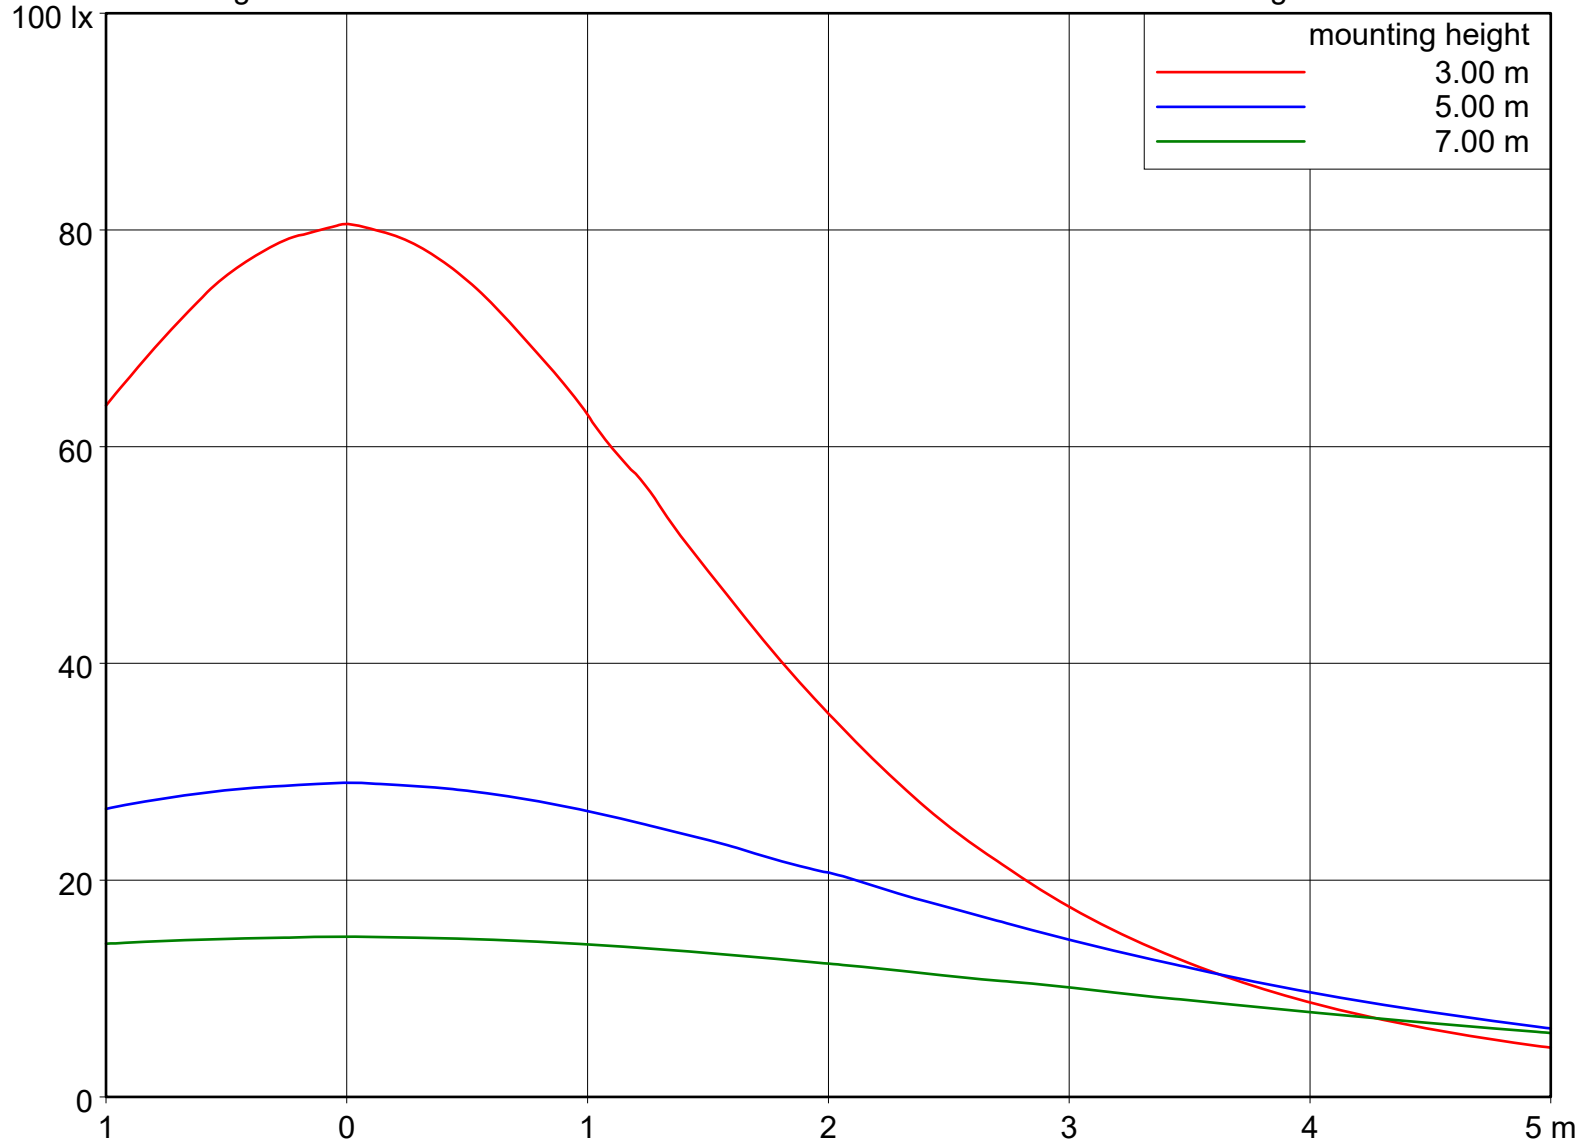

article code
 Ecowat Co.

lamp(s)
 1 x LED
 total flux 5467 lm
 LOR
 100 %
 tilt angle 0.0 °

dimensions of luminaire
 length 1150 mm
 width 60 mm
 height 90 mm

dimensions of luminous area
 length 1150 mm
 width 55 mm
 height C0 20 mm
 height C90 20 mm
 height C180 20 mm
 height C270 20 mm

tilt angle : 0.0 °

swivel angle : 0.0 °

orientation : 0.0 °

light loss factor : 0.8

article code

Ecowat Co.

lamp(s)

1 x LED