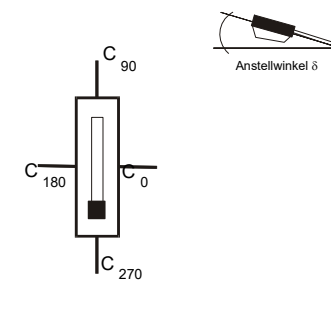

meas. no. 00L1473
meas. date 11/29/2021
operator LightLab.

meas. conditions
ambient temperature 25.0 °C
voltage 230.00 V
current 0.283 A
power consumption 63.8 W
Leistungsfaktor 0.980

meas. lamps lum. flux [lm]
absolute measurement 5466.9 lm
luminous efficacy 86 lm/w

measurement results
flux of luminaire 5466.9 lm
classification / DIN C11
lower flux fraction 49.96 %
upper flux fraction 50.04 %
intensity maximum 1029.5 cd
in C-plane 272.5 °
at gamma 93.0 °
half value angle C0 : 53.1 °
C90 : 55.7 °
C180 : 53.8 °
C270 : 55.2 °
tenth value angle C0 : 79.5 °
C90 : 80.0 °
C180 : 79.9 °
C270 : 80.0 °

article code
Ecowat Co.

lamp(s)
1 x LED
total flux 5467 lm
LOR
100 %
tilt angle 0.0 °

dimensions of luminaire
length 1150 mm
width 60 mm
height 90 mm

dimensions of luminous area
length 1150 mm
width 55 mm
height C0 20 mm
height C90 20 mm
height C180 20 mm
height C270 20 mm

reflector

cover

variant

remarks