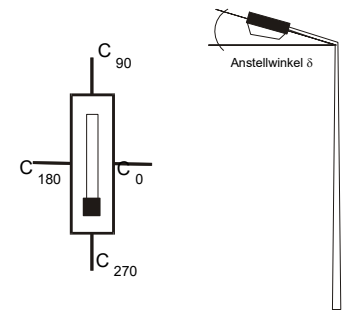

article code
 Ecowat Co.

lamp(s)
 1 x LED
 total flux 5467 lm
 LOR
 100 %
 tilt angle 0.0 °

dimensions of luminaire
 length 1150 mm
 width 60 mm
 height 90 mm

dimensions of luminous area
 length 1150 mm
 width 55 mm
 height C0 20 mm
 height C90 20 mm
 height C180 20 mm
 height C270 20 mm

total flux

5467 lm

LOR

100 %

tilt angle

0.0 °

— C0.0-C180.0 — C90.0-C270.0

distance [m]	cone diameter [m]	E [lx]
2.0	5.33	E(0°) 227 E(C0) 53.1° 68
4.0	10.66	E(0°) 57 E(C0) 53.1° 17
6.0	15.98	E(0°) 25 E(C0) 53.1° 8
8.0	21.31	E(0°) 14 E(C0) 53.1° 4
10.0	26.64	E(0°) 9 E(C0) 53.1° 3

article code
Ecowat Co.

lamp(s)
1 x LED
total flux
5467 lm
LOR
100 %
tilt angle
0.0 °

half value angle 106.2°

article code
Ecowat Co.

lamp(s)
1 x LED
total flux
5467 lm
LOR
100 %
tilt angle
0.0 °

tilt angle : 0.0°

mounting height : 10.00 m

light loss factor : 0.8

swivel angle : 0.0°

orientation : 0.0°

article code

Ecowat Co.

lamp(s)

1 x LED
 total flux
 5467 lm
 LOR
 100 %
 tilt angle
 0.0°