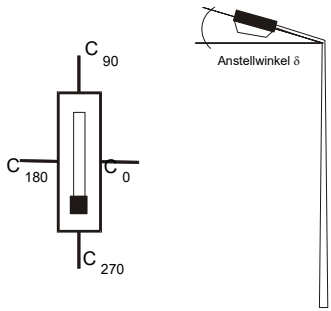

article code
Ecowat Co.

lamp(s)
1 x LED
total flux
5467 lm
LOR
100 %
tilt angle
0.0 °