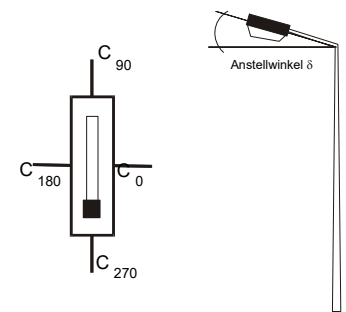

luminaire : LineLight_DualSide_LED_LN60DU4X2-W-NW_65W_4000K

file : LINELIGHT_DUALSIDE_LED_LN60DU4X2-W-NW_65W_4000K_1

article code

Ecowat Co.

lamp(s)

1 x LED

total flux

5467 lm

LOR

100 %

tilt angle

0.0 °