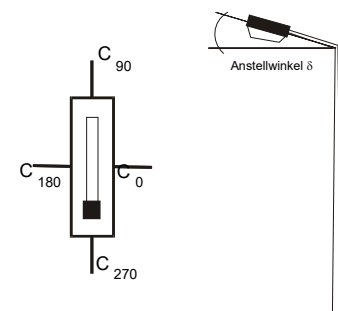

article code
 Ecowat Co.

lamp(s)
 1 x LED
 total flux 5467 lm
 LOR
 100 %
 tilt angle 0.0 °

dimensions of luminaire
 length 1150 mm
 width 60 mm
 height 90 mm

dimensions of luminous area
 length 1150 mm
 width 55 mm
 height C0 20 mm
 height C90 20 mm
 height C180 20 mm
 height C270 20 mm

mounting height : 10.00 m

light loss factor : 0.8

swivel angle : 0.0°

orientation : 0.0°

article code

Ecowat Co.

lamp(s)

1 x LED
 total flux
 5467 lm
 LOR
 100 %
 tilt angle
 0.0°