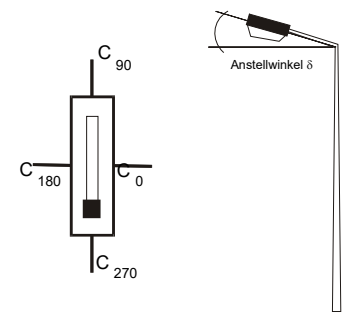

article code
 Ecowat Co.

lamp(s)
 1 x LED
 total flux 5467 lm
 LOR
 100 %
 tilt angle 0.0 °

dimensions of luminaire
 length 1150 mm
 width 60 mm
 height 90 mm

dimensions of luminous area
 length 1150 mm
 width 55 mm
 height C0 20 mm
 height C90 20 mm
 height C180 20 mm
 height C270 20 mm

total flux

5467 lm

LOR

100 %

tilt angle

0.0 °

— C0.0-C180.0 — C90.0-C270.0

distance [m]	cone diameter [m]	E [lx]
2.0	5.33	E(0°) 227 E(C0) 53.1° 68
4.0	10.66	E(0°) 57 E(C0) 53.1° 17
6.0	15.98	E(0°) 25 E(C0) 53.1° 8
8.0	21.31	E(0°) 14 E(C0) 53.1° 4
10.0	26.64	E(0°) 9 E(C0) 53.1° 3

article code
Ecowat Co.

lamp(s)
1 x LED
total flux
5467 lm
LOR
100 %
tilt angle
0.0 °

half value angle 106.2°

article code
Ecowat Co.

lamp(s)
1 x LED
total flux
5467 lm
LOR
100 %
tilt angle
0.0 °

tilt angle : 0.0°

mounting height : 10.00 m

light loss factor : 0.8

swivel angle : 0.0°

orientation : 0.0°

article code

Ecowat Co.

lamp(s)

1 x LED
 total flux
 5467 lm
 LOR
 100 %
 tilt angle
 0.0°