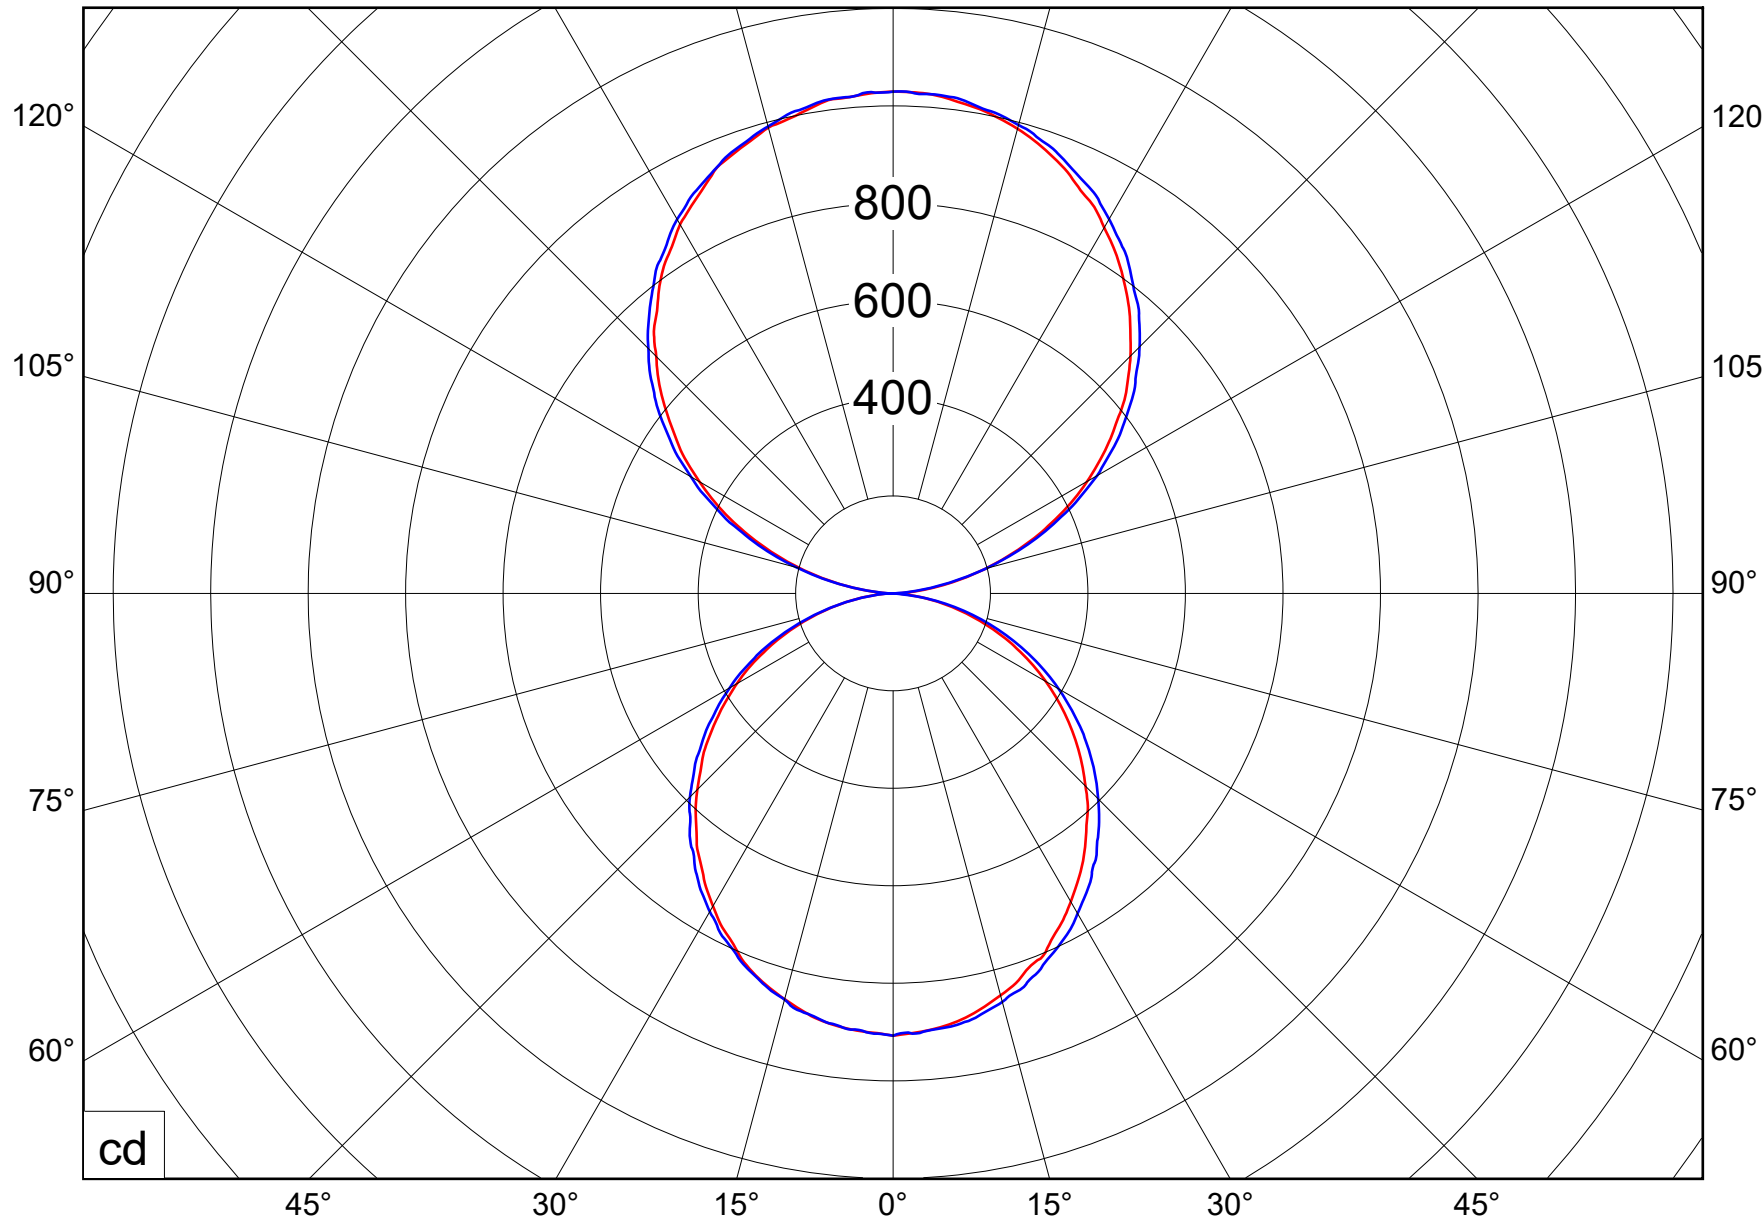

article code
 Ecowat Co.

lamp(s)
 1 x LED
 total flux 5467 lm
 LOR
 100 %
 tilt angle 0.0 °

dimensions of luminaire
 length 1150 mm
 width 60 mm
 height 90 mm

dimensions of luminous area
 length 1150 mm
 width 55 mm
 height C0 20 mm
 height C90 20 mm
 height C180 20 mm
 height C270 20 mm

total flux

5467 lm

LOR

100 %

tilt angle

0.0 °

— C0.0-C180.0 — C90.0-C270.0

distance [m]	cone diameter [m]	E [lx]
2.0	5.33	E(0°) 227 E(C0) 53.1° 68
4.0	10.66	E(0°) 57 E(C0) 53.1° 17
6.0	15.98	E(0°) 25 E(C0) 53.1° 8
8.0	21.31	E(0°) 14 E(C0) 53.1° 4
10.0	26.64	E(0°) 9 E(C0) 53.1° 3

article code
Ecowat Co.

lamp(s)
1 x LED
total flux
5467 lm
LOR
100 %
tilt angle
0.0 °

half value angle 106.2°

article code
Ecowat Co.

lamp(s)
1 x LED
total flux
5467 lm
LOR
100 %
tilt angle
0.0 °

tilt angle : 0.0°

mounting height : 10.00 m

light loss factor : 0.8

swivel angle : 0.0°

orientation : 0.0°

article code

Ecowat Co.

lamp(s)

1 x LED
 total flux
 5467 lm
 LOR
 100 %
 tilt angle
 0.0°