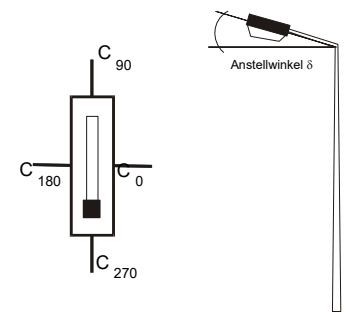

luminaire : LineLight_DualSide_LED_LN60DU4X2-W-NW_65W_4000K

file : LINELIGHT_DUALSIDE_LED_LN60DU4X2-W-NW_65W_4000K_1

article code

Ecowat Co.

lamp(s)

1 x LED

total flux

5467 lm

LOR

100 %

tilt angle

0.0 °

gamma / °	C 270	C 285	C 300	C 315	C 330	C 345
60.0	70.7	70.4	69.5	68.4	67.3	66.4
61.5	67.0	66.5	65.6	64.6	63.7	62.5
63.0	62.9	62.6	61.9	60.6	59.5	58.8
64.5	58.6	58.5	57.7	56.7	55.6	54.8
66.0	54.9	54.3	53.7	52.7	51.7	50.9
67.5	50.6	50.2	49.8	48.8	47.7	47.1
69.0	46.3	46.2	45.2	44.6	43.7	43.2
70.5	42.3	42.1	41.4	40.6	39.7	39.2
72.0	37.9	37.9	37.1	36.6	35.7	35.3
73.5	33.7	33.8	33.2	32.3	31.8	31.5
75.0	29.8	29.6	29.0	28.5	28.0	27.6
76.5	25.6	25.5	25.2	24.5	24.2	23.8
78.0	21.7	21.6	21.1	20.6	20.4	20.1
79.5	17.9	17.7	17.5	17.3	16.8	16.6
81.0	14.1	14.1	13.8	13.5	13.4	13.3
82.5	10.9	10.7	10.7	10.4	10.3	10.1
84.0	7.6	7.6	7.5	7.4	7.4	7.3
85.5	4.8	4.8	4.9	4.8	4.7	4.8
87.0	2.5	2.5	2.6	2.7	2.7	2.8
88.5	0.8	0.9	1.0	1.2	1.5	1.7
90.0	0.5	0.3	0.5	0.8	1.0	1.2
91.5	1.0	1.1	1.4	1.8	2.2	2.5
93.0	2.8	3.0	3.3	3.6	4.0	4.2
94.5	5.7	5.8	6.0	6.3	6.4	6.6
96.0	9.1	9.2	9.4	9.6	9.8	9.9
97.5	13.2	13.2	13.3	13.4	13.5	13.5
99.0	17.5	17.6	17.6	17.7	17.5	17.5
100.5	22.1	22.3	22.1	22.0	22.0	21.9
102.0	27.3	27.1	27.0	26.9	26.6	26.5
103.5	32.0	32.1	31.9	31.7	31.3	31.2
105.0	37.3	37.1	37.2	36.6	36.3	35.9
106.5	42.6	42.4	42.1	41.8	41.1	40.8
108.0	47.5	47.7	47.3	46.2	46.0	45.7
109.5	53.0	52.7	52.2	51.9	51.3	50.6
111.0	57.9	58.0	57.8	57.0	55.9	55.6
112.5	62.9	63.1	62.4	61.4	60.7	60.4
114.0	68.6	67.7	67.7	67.0	66.3	65.1
115.5	72.8	72.9	72.3	71.5	70.9	70.2
117.0	78.1	77.8	76.8	76.2	75.4	75.2
118.5	83.3	82.2	82.2	81.6	80.5	79.7