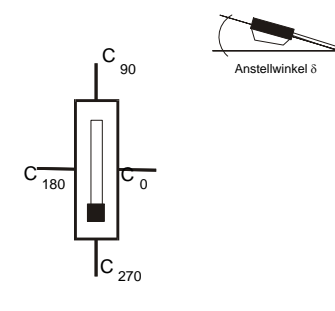

 tenth value angle C0 : 62.3 °
 C90 : 54.1 °
 C270 : 52.9 °

article code
 Ecowat Co.

lamp(s)
 1 x LED
 total flux 16700 lm
 LOR
 100 %
 tilt angle 0.0 °

file
 FLOODLIGHT_L

dimensions of luminaire
 length 380 mm
 width 290 mm
 height 125 mm

dimensions of luminous area
 length 250 mm
 width 140 mm
 height C0 90 mm
 height C90 90 mm
 height C180 90 mm
 height C270 90 mm

article code
Ecowat Co.

lamp(s)
1 x LED
total flux
16700 lm
LOR
100 %
tilt angle
0.0 °

file
FLOODLIGHT_L

distance [m]	cone diameter [m]	E [lx]
1.0	1.92	E(0°) 8853 E(C0) 43.8° 3235
2.0	3.84	E(0°) 2213 E(C0) 43.8° 809
3.0	5.75	E(0°) 984 E(C0) 43.8° 359
4.0	7.67	E(0°) 553 E(C0) 43.8° 202
5.0	9.59	E(0°) 354 E(C0) 43.8° 129
6.0	11.51	E(0°) 246 E(C0) 43.8° 90