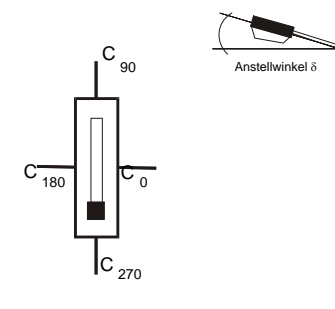

 tenth value angle C0 : 62.3 °
 C90 : 54.1 °
 C270 : 52.9 °

article code
 Ecowat Co.

lamp(s)
 1 x LED
 total flux 16700 lm
 LOR
 100 %
 tilt angle 0.0 °

file
 FLOODLIGHT_L

dimensions of luminaire
 length 380 mm
 width 290 mm
 height 125 mm

dimensions of luminous area
 length 250 mm
 width 140 mm
 height C0 90 mm
 height C90 90 mm
 height C180 90 mm
 height C270 90 mm

article code
Ecowat Co.

lamp(s)
1 x LED
total flux
16700 lm
LOR
100 %
tilt angle
0.0 °

file
FLOODLIGHT_L

distance [m]	cone diameter [m]	E [lx]
1.0	1.92	E(0°) 8853 E(C0) 43.8° 3235
2.0	3.84	E(0°) 2213 E(C0) 43.8° 809
3.0	5.75	E(0°) 984 E(C0) 43.8° 359
4.0	7.67	E(0°) 553 E(C0) 43.8° 202
5.0	9.59	E(0°) 354 E(C0) 43.8° 129
6.0	11.51	E(0°) 246 E(C0) 43.8° 90

half value angle 87.6°

article code
Ecowat Co.

lamp(s)
1 x LED
total flux
16700 lm
LOR
100 %
tilt angle
0.0 °

file
FLOODLIGHT_L

article code

Ecowat Co.

lamp(s)

1 x LED