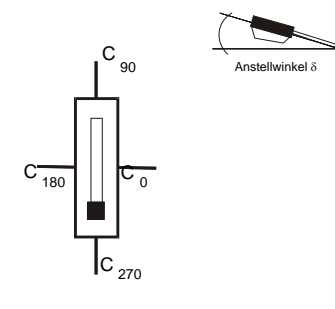

measurement results
 flux of luminaire 16700.3 lm
 classification / DIN A60
 lower flux fraction 99.64 %
 upper flux fraction 0.36 %
 intensity maximum 567.8 cd/klm
 in C-plane 182.5 °
 at gamma 7.5 °
 half value angle C0 : 43.8 °
 C90 : 43.1 °
 C270 : 43.0 °

 tenth value angle C0 : 62.3 °
 C90 : 54.1 °
 C270 : 52.9 °

article code
 Ecowat Co.

lamp(s)
 1 x LED
 total flux 16700 lm
 LOR
 100 %
 tilt angle 0.0 °

file
 FLOODLIGHT_L

dimensions of luminaire
 length 380 mm
 width 290 mm
 height 125 mm

dimensions of luminous area
 length 250 mm
 width 140 mm
 height C0 90 mm
 height C90 90 mm
 height C180 90 mm
 height C270 90 mm

article code
Ecowat Co.

lamp(s)
1 x LED
total flux
16700 lm
LOR
100 %
tilt angle
0.0 °