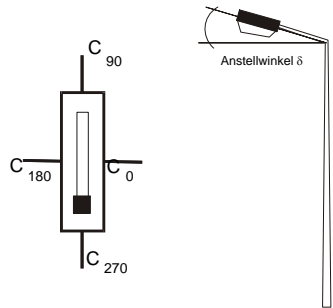

 tenth value angle C0 : 62.3 °
 C90 : 54.1 °
 C270 : 52.9 °

article code
 Ecowat Co.

lamp(s)
 1 x LED
 total flux 16700 lm
 LOR
 100 %
 tilt angle 0.0 °

file
 FLOODLIGHT_L

dimensions of luminaire
 length 380 mm
 width 290 mm
 height 125 mm

dimensions of luminous area
 length 250 mm
 width 140 mm
 height C0 90 mm
 height C90 90 mm
 height C180 90 mm
 height C270 90 mm

article code
Ecowat Co.

lamp(s)
1 x LED
total flux
16700 lm
LOR
100 %
tilt angle
0.0 °

article code

Ecowat Co.

lamp(s)

1 x LED
 total flux
 16700 lm
 LOR
 100 %
 tilt angle
 0.0 °

file

FLOODLIGHT_L

tilt angle : 0.0°
swivel angle : 0.0°

orientation : 0.0°